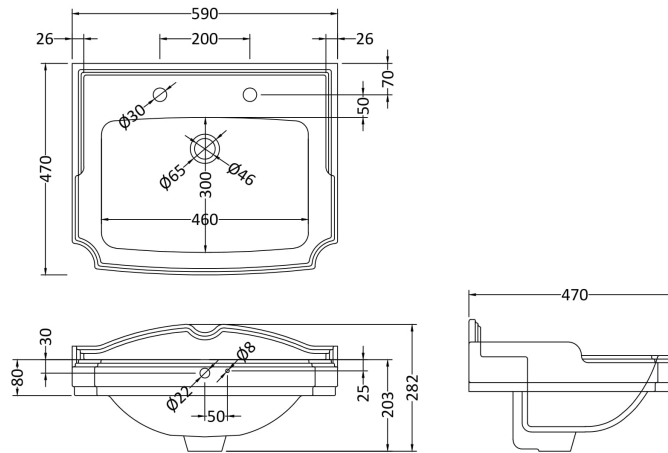

Sales Code: NCS422

Description: Legend Large Basin 2Th

Product Dimensions

Height (mm):	280
Width (mm):	590
Depth (mm):	470
Nett Weight (kg):	18.54

Packaging Dimensions

Height (mm):	290
Width (mm):	510
Depth (mm):	590
Gross Weight (kg):	19.2

Packaging Data

Box Colour:	Brown Cardboard Box - Printed
Box Qty:	1
Label Size:	100 x 50
Label Colour:	Not Applicable
Label Qty:	0

Outer Box Dimensions (If Applicable)

Height (mm):	
Width (mm):	
Depth (mm):	
Gross Weight (kg):	
Barcode:	5055369026586

Product Details

Country of Origin:	China
Fitting Instruction:	No
Certification: CE & UKCA:	N/A
WRAS:	N/A
WRAS No:	N/A
Product Material:	Vitreous China
Fixing Supplied:	No

Pans/Bidets: Trap Style: Not Applicable Includes Seat: Not Applicable

Basins: Tap Hole: Two Tapholes Chain Stay Hole: Yes
Template: Not Required Waste Type Req: Slotted
Overflow Inc: Yes Overflow Cover: Yes
Inner Bowl Depth (mm): 165mm