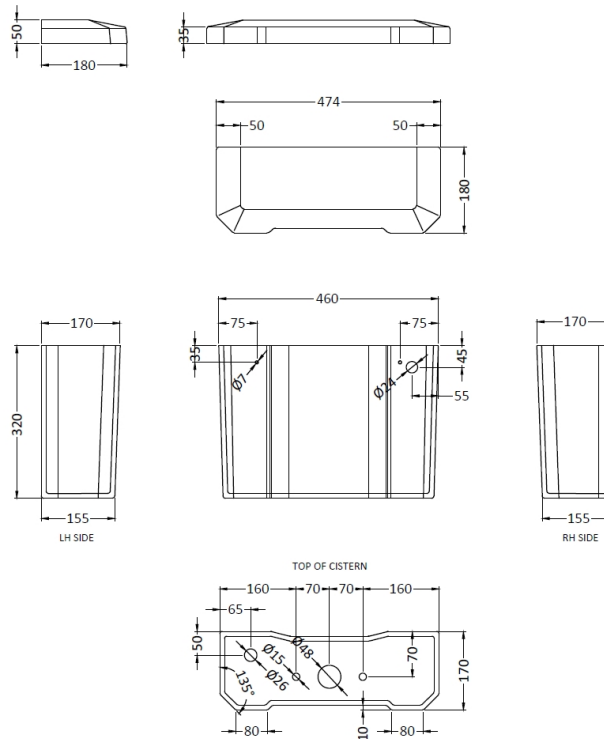

Sales Code: NCS881B

Description: Toilet Cistern B Ceramic Lever & Fttg

Product Dimensions

Height (mm):	370
Width (mm):	474
Depth (mm):	180
Nett Weight (kg):	14.87

Packaging Dimensions

Height (mm):	370
Width (mm):	210
Depth (mm):	520
Gross Weight (kg):	17

Packaging Data

Box Colour:	Brown Cardboard Box - Printed
Box Qty:	1
Label Size:	x
Label Colour:	Not Applicable
Label Qty:	0

Outer Box Dimensions (If Applicable)

Height (mm):	
Width (mm):	
Depth (mm):	
Gross Weight (kg):	
Barcode:	5055369040124

Basins: Tap Hole: Not Applicable Chain Stay Hole: Not Applicable
Template: Not Applicable Waste Type Req: Not Applicable
Overflow Inc: Not Applicable Overflow Cover: Not Applicable
Inner Bowl Depth (mm): N/A