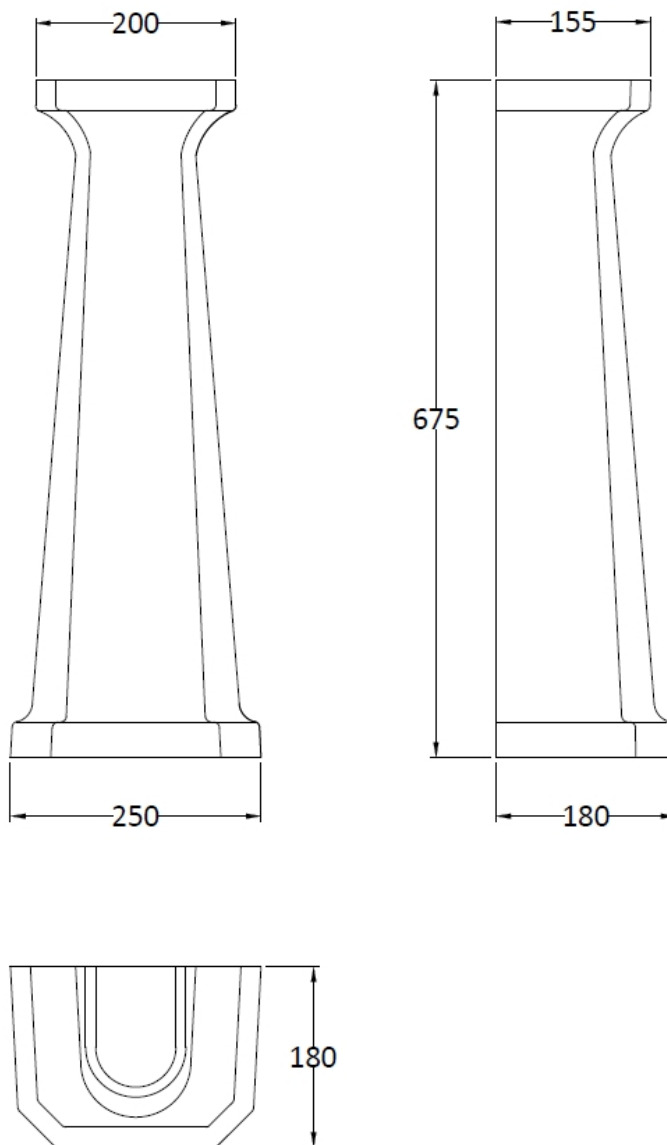

Sales Code: NCS883

Description: Full Pedestal

Product Dimensions

Height (mm):	670
Width (mm):	250
Depth (mm):	180
Nett Weight (kg):	11

Packaging Dimensions

Height (mm):	290
Width (mm):	685
Depth (mm):	200
Gross Weight (kg):	11.6

Packaging Data

Box Colour:	Brown Cardboard Box - Printed
Box Qty:	1
Label Size:	100 x 50
Label Colour:	Not Applicable
Label Qty:	0

Outer Box Dimensions (If Applicable)

Height (mm):	
Width (mm):	
Depth (mm):	
Gross Weight (kg):	
Barcode:	5055369038688

Product Details

Country of Origin:	China
Fitting Instruction:	No
Certification: CE & UKCA:	N/A
WRAS:	N/A
WRAS No:	N/A
Product Material:	Vitreous China
Fixing Supplied:	No

Pans/Bidets: Trap Style: Not Applicable Includes Seat: Not Applicable

Basins: Tap Hole: Not Applicable Chain Stay Hole: Not Applicable
Template: Not Applicable Waste Type Req: Not Applicable
Overflow Inc: Not Applicable Overflow Cover: Not Applicable
Inner Bowl Depth (mm): N/A