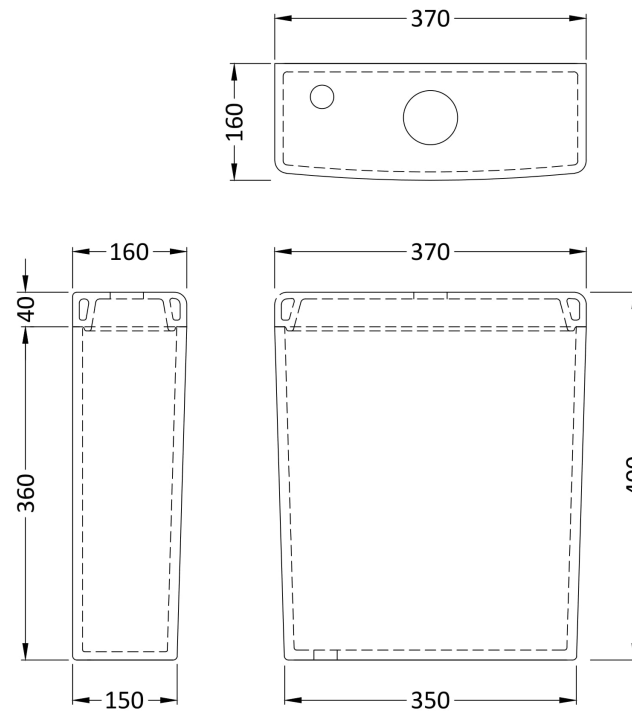

### Product Dimensions

Height (mm):	400
Width (mm):	370
Depth (mm):	160
Nett Weight (kg):	12.5

### Packaging Dimensions

Height (mm):	480
Width (mm):	385
Depth (mm):	185
Gross Weight (kg):	12.5

### Packaging Data

Box Colour:	Brown Cardboard Box - Printed
Box Qty:	1
Label Size:	100 x 50
Label Colour:	White Label
Label Qty:	2

### Outer Box Dimensions (If Applicable)

Height (mm):	
Width (mm):	
Depth (mm):	
Gross Weight (kg):	
Barcode:	5055369030880