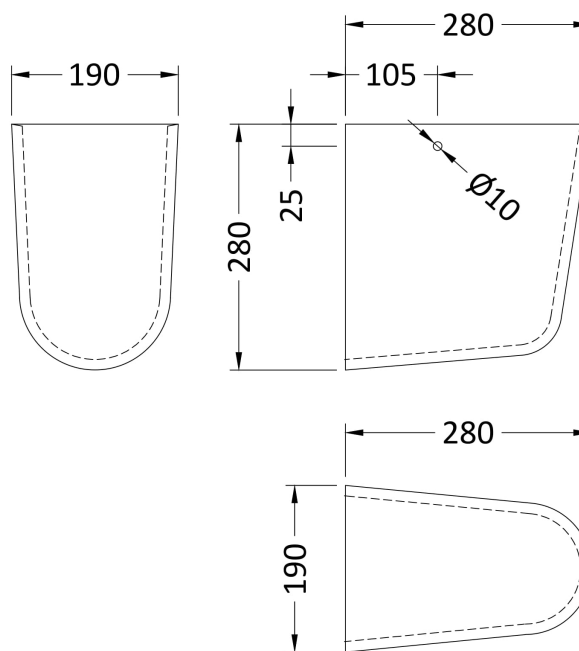

Sales Code: NCU807

Description: Semi Pedestal

Product Dimensions

Height (mm):	280
Width (mm):	190
Depth (mm):	280
Nett Weight (kg):	6.4

Packaging Dimensions

Height (mm):	300
Width (mm):	210
Depth (mm):	295
Gross Weight (kg):	6.6

Packaging Data

Box Colour:	Brown Cardboard Box - Printed
Box Qty:	1
Label Size:	100 x 50
Label Colour:	White Label
Label Qty:	2

Outer Box Dimensions (If Applicable)

Height (mm):	
Width (mm):	
Depth (mm):	
Gross Weight (kg):	
Barcode:	5055369031023

Product Details

Country of Origin:	Turkey
Fitting Instruction:	No
Certification: CE & UKCA:	Yes WRAS: N/A WRAS No: N/A
Product Material:	Vitreous China
Fixing Supplied:	No

Pans/Bidets: Trap Style: Not Applicable Includes Seat: Not Applicable

Basins: Tap Hole: Not Applicable Chain Stay Hole: Not Applicable
 Template: Not Applicable Waste Type Req: Not Applicable
 Overflow Inc: Not Applicable Overflow Cover: Not Applicable
 Inner Bowl Depth (mm): N/A