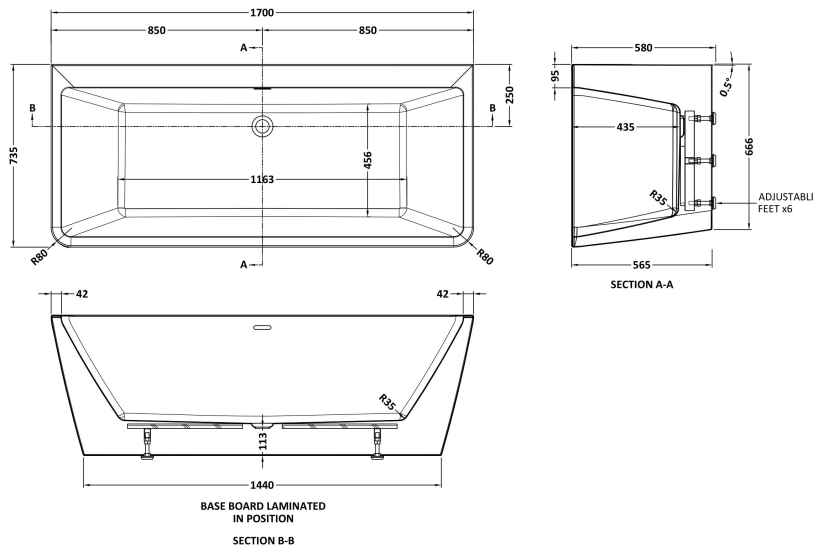

Sales Code: NFB116

Description: Endeavor Btw F/S Bath 1700X735x58

### Product Dimensions

Length (mm):	1700
Width (mm):	735
Depth (mm):	580
Nett Weight (kg):	42

### Packaging Dimensions

Length (mm):	1730
Width (mm):	750
Depth (mm):	590
Gross Weight (kg):	42

### Outer Box Dimensions (If Applicable)

Length (mm):	
Width (mm):	
Height (mm):	
Gross Weight (kg):	
Barcode:	5056678446799