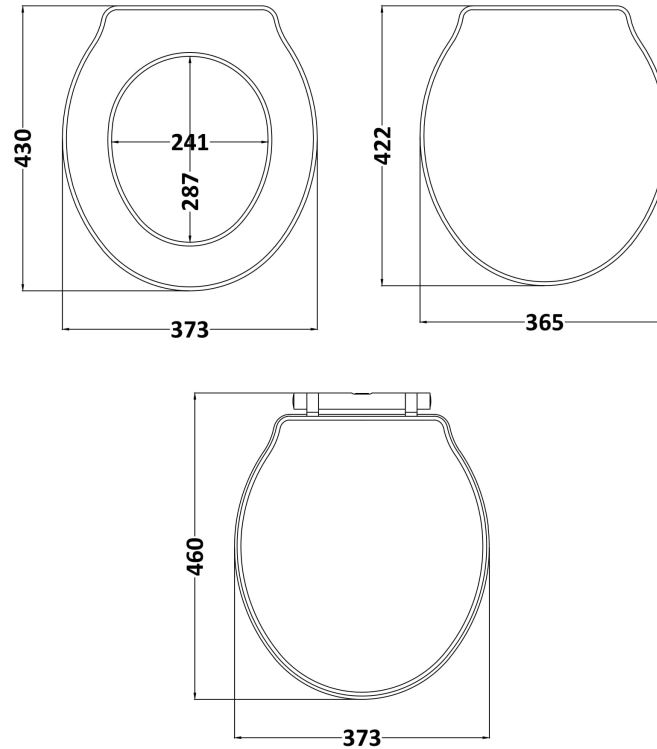

Sales Code: NLS198

Description: Traditional Toilet Seat (Chancery)

Product Dimensions

| | |
|-------------------|-----|
| Length (mm): | 460 |
| Width (mm): | 373 |
| Height (mm): | 60 |
| Nett Weight (kg): | 3.2 |

Packaging Dimensions

| | |
|--------------------|-----|
| Length (mm): | 475 |
| Width (mm): | 395 |
| Height (mm): | 70 |
| Gross Weight (kg): | 3.4 |

Packaging Data

| | |
|---------------|---------------------|
| Box Colour: | Brown Cardboard Box |
| Box Qty: | 1 |
| Label Size: | 100 x 50 |
| Label Colour: | White Label |
| Label Qty: | 2 |

Outer Box Dimensions (If Applicable)

| | |
|--------------------|---------------|
| Length (mm): | 65 |
| Width (mm): | 380 |
| Height (mm): | 375 |
| Gross Weight (kg): | |
| Barcode: | 5055369056781 |

Product Details

| | |
|----------------------|---------------|
| Country of Origin: | Ireland |
| Fitting Instruction: | No |
| CE & UKCA: | Yes |
| Product Material: | Mdf Vinyl |
| Seat Type: | Round |
| Seat Function: | Soft Close |
| Hinge Centres (Min): | 150 |
| Hinge Centres (Max): | 186 |
| Hinge Material: | Zinc Alloy |
| Colour/Finish: | Matt White |
| Fixing Method: | Quick Release |