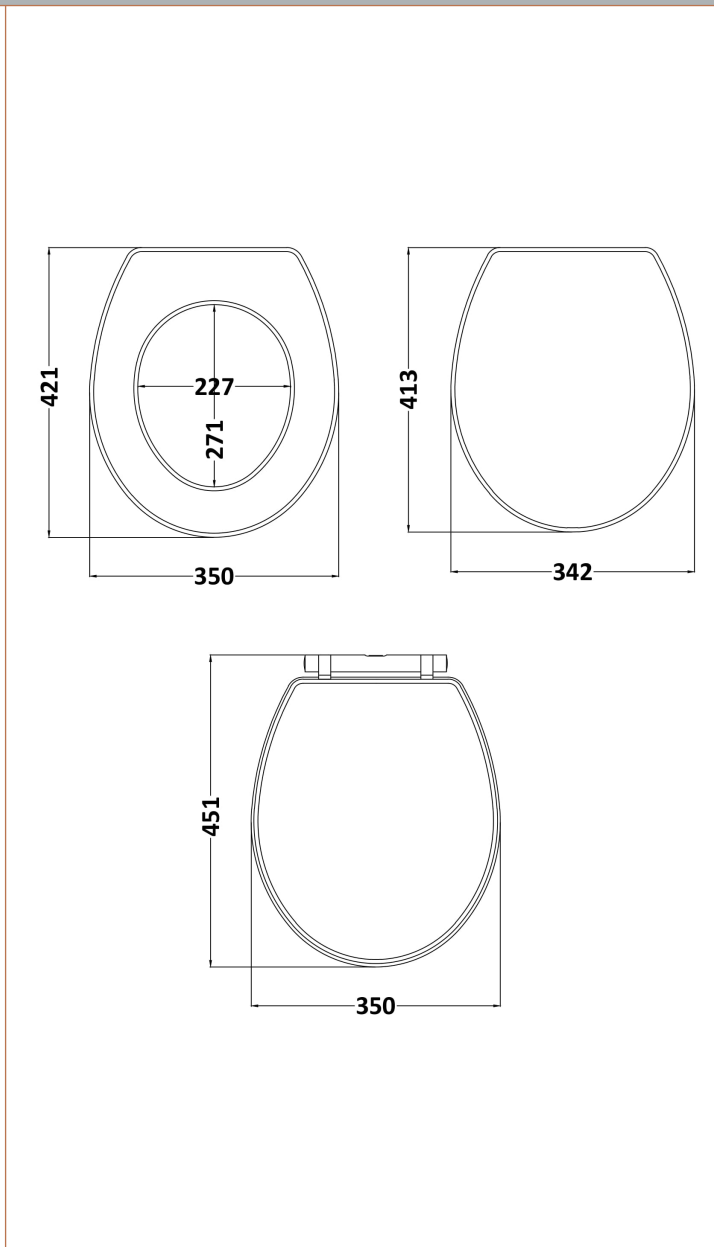

Sales Code: NLS199

Description: Traditional Toilet Seat (Richmond)

Product Dimensions

Length (mm):	451
Width (mm):	350
Height (mm):	60
Nett Weight (kg):	3.2

Packaging Dimensions

Length (mm):	475
Width (mm):	395
Height (mm):	70
Gross Weight (kg):	3.4

Packaging Data

Box Colour:	Brown Cardboard Box
Box Qty:	1
Label Size:	100 x 50
Label Colour:	White Label
Label Qty:	2

Outer Box Dimensions (If Applicable)

Length (mm):	65
Width (mm):	375
Height (mm):	375
Gross Weight (kg):	
Barcode:	5055369056774

Product Details

Country of Origin:	Ireland
Fitting Instruction:	No
CE & UKCA:	Yes
Product Material:	Mdf Vinyl
Seat Type:	Round
Seat Function:	Soft Close
Hinge Centres (Min):	150
Hinge Centres (Max):	186
Hinge Material:	Zinc Alloy
Colour/Finish:	Matt White
Fixing Method:	Quick Release