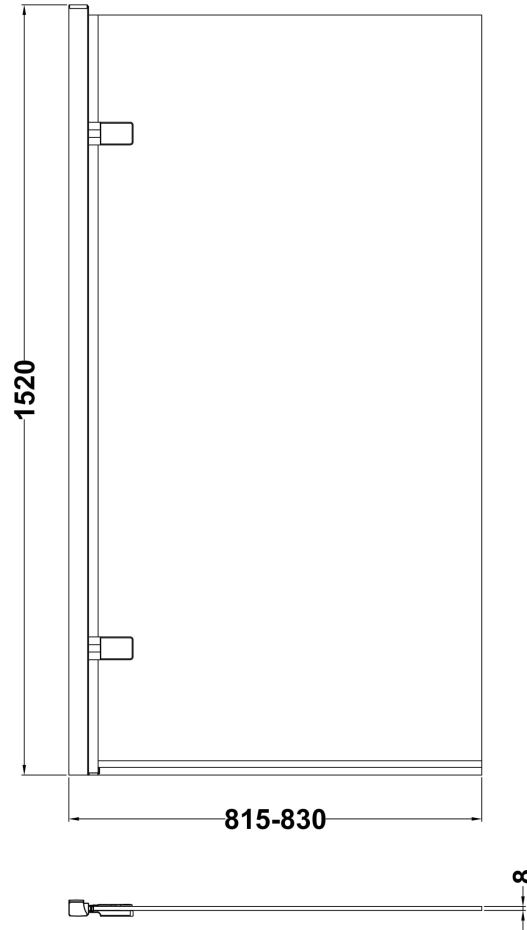

Sales Code: NSSQ7BP

Description: Square Hinged Bath Screen (8)

Product Dimensions

Height (mm):	1520
Width (mm):	830
Depth (mm):	24
Nett Weight (kg):	22.1

Packaging Dimensions

Height (mm):	50
Width (mm):	835
Length (mm):	1560
Gross Weight (kg):	22.6

Packaging Data

Box Colour:	Brown Cardboard Box - Printed
Box Qty:	1
Label Size:	x
Label Colour:	Not Applicable
Label Qty:	0

Outer Box Dimensions (If Applicable)

Height (mm):	
Width (mm):	
Depth (mm):	
Length (mm):	
Gross Weight (kg):	
Barcode:	5056211881285

Product Details

Country of Origin:	China
Fitting Instruction:	No
CE & UKCA:	Yes
Profile Material:	Aluminium
Profile Finish:	Matt Black
Adjustments (mm):	815- 830mm
Entry Width (mm):	
Swing In Dim (mm):	777mm
Swing Out Dim (mm):	777mm
Radius (mm):	Not Applicable
Glass Thickness (mm):	8
Easy Fit:	No
Easy Clean:	No
Handle Style:	Not Applicable
Handle Material:	Not Applicable
Enclosure Design:	Frameless
Wheel Type:	Not Applicable
Support Bar Included:	Support Bar Not Included
Extras:	None