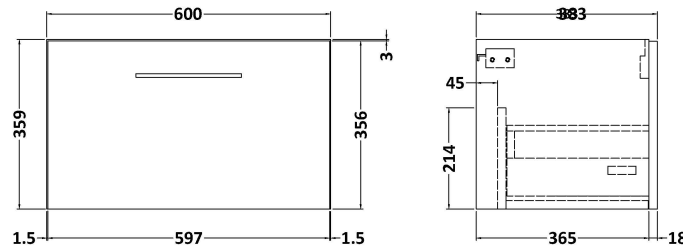

Sales Code: NVF2522

Description: 600 Single Drawer Unit (365 Deep)

Product Dimensions

Height (mm):	359
Width (mm):	600
Depth (mm):	383
Nett Weight (kg):	13

Packaging Dimensions

Height (mm):	391
Width (mm):	632
Depth (mm):	391
Gross Weight (kg):	13.5

Packaging Data

Box Colour:	Brown Cardboard Box
Box Qty:	1
Label Size:	100 x 50
Label Colour:	White Label
Label Qty:	2

Outer Box Dimensions (If Applicable)

Height (mm):	
Width (mm):	
Depth (mm):	
Gross Weight (kg):	
Barcode:	5056462660813

Product Details

Country of Origin:	United Kingdom
Fitting Instruction:	No
CE & UKCA:	N/A
FSC Certified Materials:	Yes
Colour:	Grey Vicenza Oak
Construction Method:	Cam & Wood Dowel
Construction Type:	Rigid
Cabinet Finish:	MFC Textured Woodgrain
Fascia Finish:	MFC Textured Woodgrain
Cabinet Thickness (mm):	18
Fascia Thickness (mm):	18
Drawer Included:	Yes
Drawer Type:	80mm High Metal S/C Inc Galler
No of Shelves:	0
Hinge Type:	Not Applicable
Hinge Included:	Not Applicable
Adjustable Legs:	No, Not Required
Fixings Included:	Yes
Handle Style:	Contemporary
Waste Shroud:	Yes
Handle Included:	Yes, Supplied
Handle Type:	D-Shape