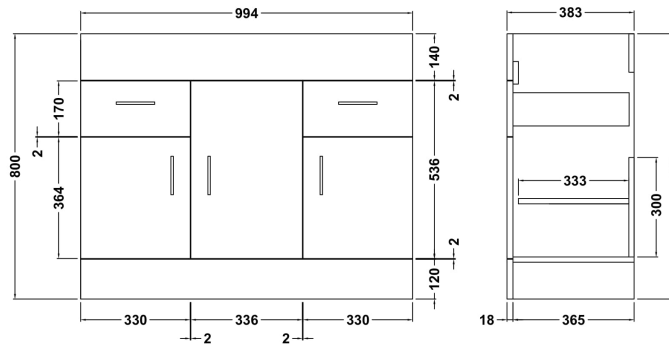

Sales Code: NVM107

Description: 1000X400mm Turin Cabinet

Product Dimensions

Height (mm):	800
Width (mm):	1000
Depth (mm):	385
Nett Weight (kg):	43

Packaging Dimensions

Height (mm):	410
Width (mm):	1020
Depth (mm):	835
Gross Weight (kg):	43

Packaging Data

Box Colour:	Brown Cardboard Box - Printed
Box Qty:	1
Label Size:	100 x 50
Label Colour:	Not Applicable
Label Qty:	0

Outer Box Dimensions (If Applicable)

Height (mm):	
Width (mm):	
Depth (mm):	
Gross Weight (kg):	
Barcode:	5055146194798

Product Details

Country of Origin:	China
Fitting Instruction:	No
CE & UKCA:	N/A
FSC Certified Materials:	Yes
Colour:	Gloss White
Construction Method:	Cam & Wood Dowel
Construction Type:	Rigid
Cabinet Finish:	MFC Painted Gloss
Fascia Finish:	MFC Painted Gloss
Cabinet Thickness (mm):	16
Fascia Thickness (mm):	18
Drawer Included:	Yes
Drawer Type:	16mm MFC Non-Softclose
No of Shelves:	3
Hinge Type:	95 Degree Clip-On Soft Close
Hinge Included:	Yes
Adjustable Legs:	No
Fixings Included:	No
Handle Style:	Modern
Waste Shroud:	No
Handle Included:	Yes
Handle Type:	D-Shape