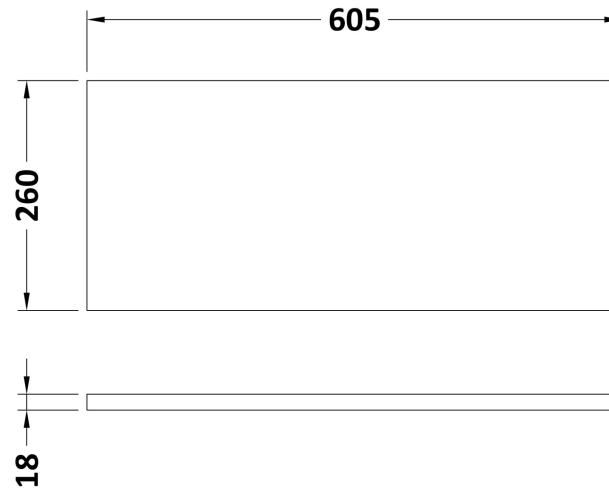

Sales Code: OFF142

Description: 600 Wc Unit Top 605X260

### Product Dimensions

Height (mm):	18
Width (mm):	605
Depth (mm):	260
Nett Weight (kg):	2.5

### Packaging Dimensions

Height (mm):	25
Width (mm):	625
Depth (mm):	280
Gross Weight (kg):	2.5

### Outer Box Dimensions (If Applicable)

Height (mm):	
Width (mm):	
Depth (mm):	
Gross Weight (kg):	
Barcode:	5056462601144