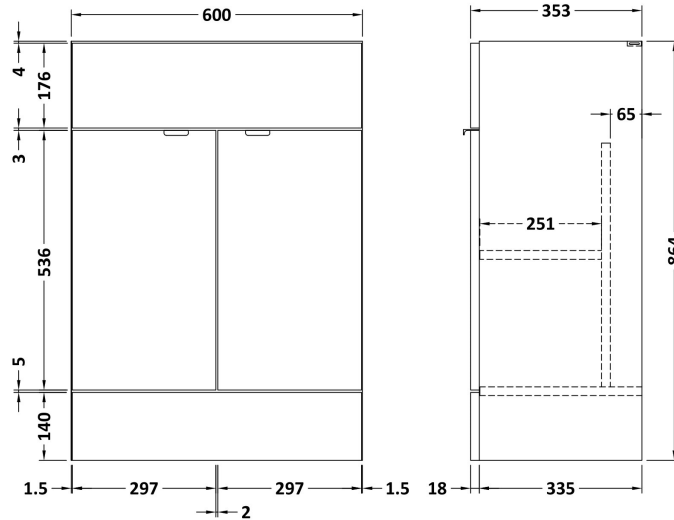

Sales Code: OFF508

Description: 600 Vanity Unit (355mm Deep)

Product Dimensions

Height (mm):	864
Width (mm):	600
Depth (mm):	355
Nett Weight (kg):	20.5

Packaging Dimensions

Height (mm):	375
Width (mm):	620
Depth (mm):	900
Gross Weight (kg):	21

Packaging Data

Box Colour:	Brown Cardboard Box
Box Qty:	1
Label Size:	100 x 50
Label Colour:	White Label
Label Qty:	2

Outer Box Dimensions (If Applicable)

Height (mm):	
Width (mm):	
Depth (mm):	
Gross Weight (kg):	
Barcode:	5055275820209

Product Details

Country of Origin:	United Kingdom
Fitting Instruction:	No
CE & UKCA:	N/A
FSC Certified Materials:	Yes
Colour:	Anthracite Woodgrain
Construction Method:	Cam & Wood Dowel
Construction Type:	Rigid
Cabinet Finish:	MFC Textured Woodgrain
Fascia Finish:	MFC Textured Woodgrain
Cabinet Thickness (mm):	18
Fascia Thickness (mm):	18
Drawer Included:	No
Drawer Type:	Not Applicable
No of Shelves:	1
Hinge Type:	95 Degree Clip-On Soft Close
Hinge Included:	Yes
Adjustable Legs:	No
Fixings Included:	Yes
Handle Style:	Contemporary
Waste Shroud:	No
Handle Included:	Yes
Handle Type:	Wrapover