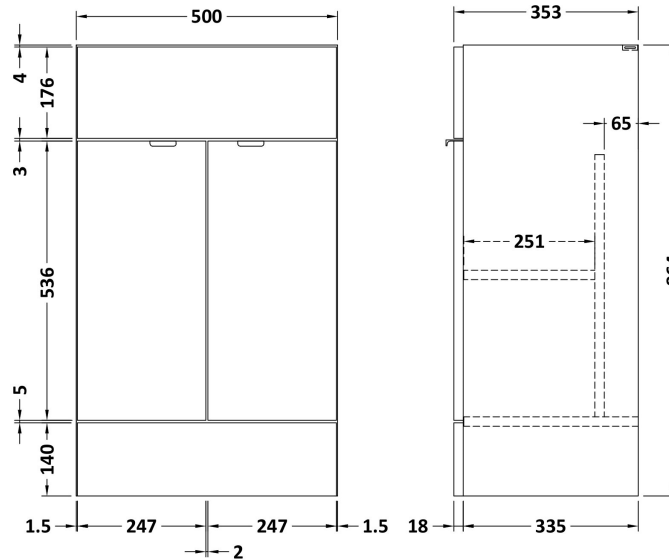

### Product Dimensions

Height (mm):	864
Width (mm):	500
Depth (mm):	355
Nett Weight (kg):	18

### Packaging Dimensions

Height (mm):	375
Width (mm):	520
Depth (mm):	900
Gross Weight (kg):	18.5

### Packaging Data

Box Colour:	Brown Cardboard Box
Box Qty:	1
Label Size:	100 x 50
Label Colour:	White Label
Label Qty:	2

### Outer Box Dimensions (If Applicable)

Height (mm):	
Width (mm):	
Depth (mm):	
Gross Weight (kg):	
Barcode:	5055275817377