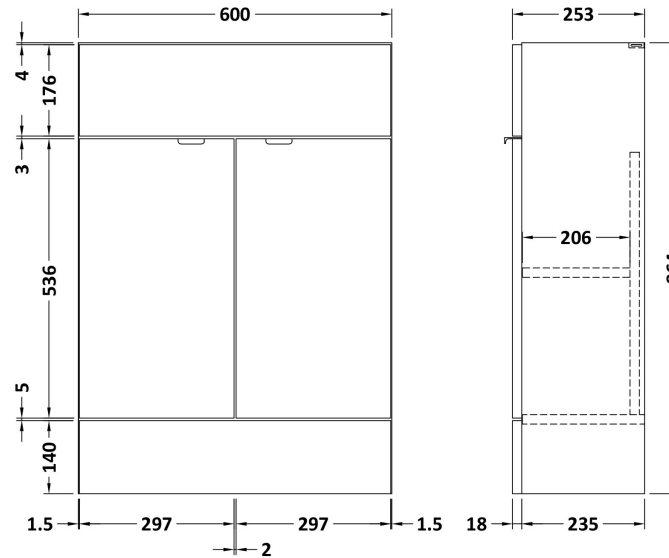

Sales Code: OFF607

Description: 600 Vanity Unit (255mm Deep)

Product Dimensions

Height (mm):	864
Width (mm):	600
Depth (mm):	255
Nett Weight (kg):	17

Packaging Dimensions

Height (mm):	290
Width (mm):	625
Depth (mm):	875
Gross Weight (kg):	17.5

Packaging Data

Box Colour:	Brown Cardboard Box
Box Qty:	1
Label Size:	100 x 50
Label Colour:	White Label
Label Qty:	2

Outer Box Dimensions (If Applicable)

Height (mm):	
Width (mm):	
Depth (mm):	
Gross Weight (kg):	
Barcode:	5055275817285

Product Details

Country of Origin:	United Kingdom
Fitting Instruction:	No
CE & UKCA:	N/A
FSC Certified Materials:	Yes
Colour:	Black Woodgrain
Construction Method:	Cam & Wood Dowel
Construction Type:	Rigid
Cabinet Finish:	MFC Textured Woodgrain
Fascia Finish:	MFC Textured Woodgrain
Cabinet Thickness (mm):	18
Fascia Thickness (mm):	18
Drawer Included:	No
Drawer Type:	Not Applicable
No of Shelves:	1
Hinge Type:	95 Degree Clip-On Soft Close
Hinge Included:	Yes
Adjustable Legs:	No
Fixings Included:	Yes
Handle Style:	Contemporary
Waste Shroud:	No
Handle Included:	Yes
Handle Type:	Wrapover