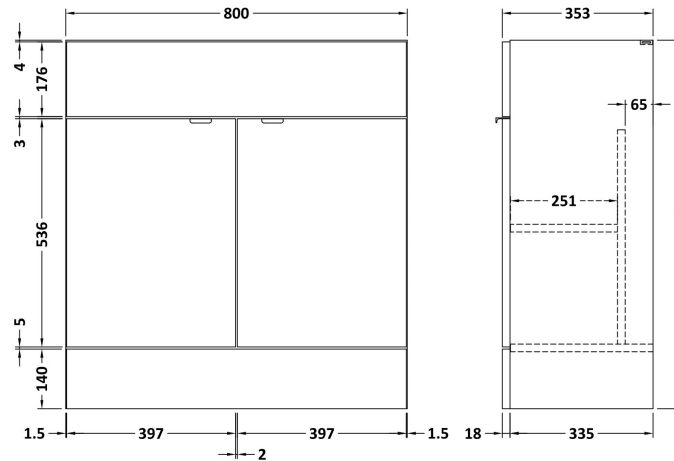

Sales Code: OFF609

Description: 800 Vanity Unit (355mm Deep)

Product Dimensions

Height (mm):	864
Width (mm):	800
Depth (mm):	355
Nett Weight (kg):	24.5

Packaging Dimensions

Height (mm):	900
Width (mm):	825
Depth (mm):	375
Gross Weight (kg):	25

Packaging Data

Box Colour:	Brown Cardboard Box
Box Qty:	1
Label Size:	100 x 50
Label Colour:	White Label
Label Qty:	2

Outer Box Dimensions (If Applicable)

Height (mm):	
Width (mm):	
Depth (mm):	
Gross Weight (kg):	
Barcode:	5055275868812

Product Details

Country of Origin:	United Kingdom
Fitting Instruction:	No
CE & UKCA:	N/A
FSC Certified Materials:	Yes
Colour:	Black Woodgrain
Construction Method:	Cam & Wood Dowel
Construction Type:	Rigid
Cabinet Finish:	MFC Textured Woodgrain
Fascia Finish:	MFC Textured Woodgrain
Cabinet Thickness (mm):	18
Fascia Thickness (mm):	18
Drawer Included:	No
Drawer Type:	Not Applicable
No of Shelves:	1
Hinge Type:	95 Degree Clip-On Soft Close
Hinge Included:	Yes
Adjustable Legs:	No
Fixings Included:	Yes
Handle Style:	Contemporary
Waste Shroud:	No
Handle Included:	Yes
Handle Type:	Wrapover