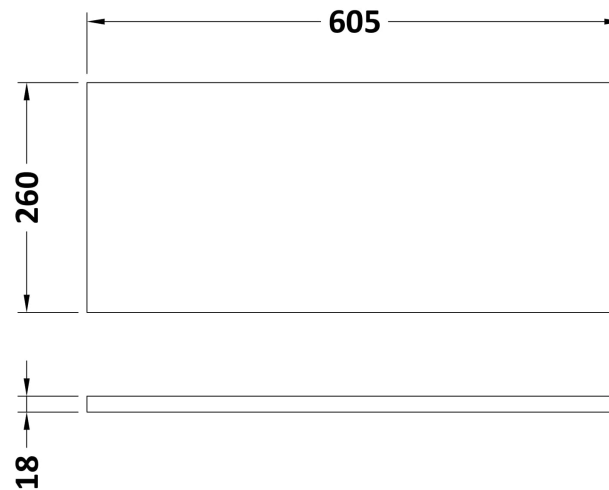

Sales Code: OFF642

Description: 600 Wc Unit Top 605X260

Product Dimensions

Height (mm):	18
Width (mm):	605
Depth (mm):	260
Nett Weight (kg):	2.5

Packaging Dimensions

Height (mm):	25
Width (mm):	625
Depth (mm):	280
Gross Weight (kg):	2.5

Packaging Data

Box Colour:	Brown Cardboard Box
Box Qty:	1
Label Size:	50 x 100
Label Colour:	White Label
Label Qty:	2

Outer Box Dimensions (If Applicable)

Height (mm):	
Width (mm):	
Depth (mm):	
Gross Weight (kg):	
Barcode:	5056211874522