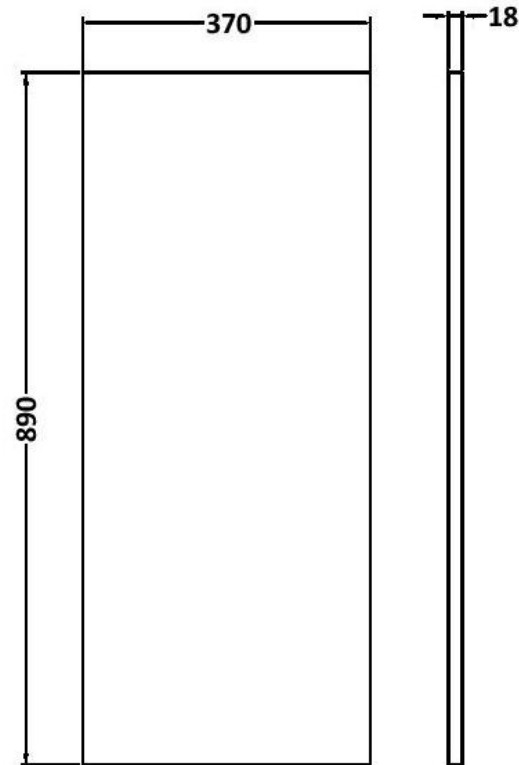

Sales Code: OFF692

Description: Infil Panel/Décor End (890X370x18mm)

**Product Dimensions**

Height (mm):	890
Width (mm):	370
Depth (mm):	18
Nett Weight (kg):	2

Packaging Dimensions

Height (mm):	30
Width (mm):	380
Depth (mm):	890
Gross Weight (kg):	2.3

Packaging Data

Box Colour:	Brown Cardboard Box
Box Qty:	1
Label Size:	100 x 50
Label Colour:	White Label
Label Qty:	2

Outer Box Dimensions (If Applicable)

Height (mm):	
Width (mm):	
Depth (mm):	
Gross Weight (kg):	
Barcode:	5055275828267