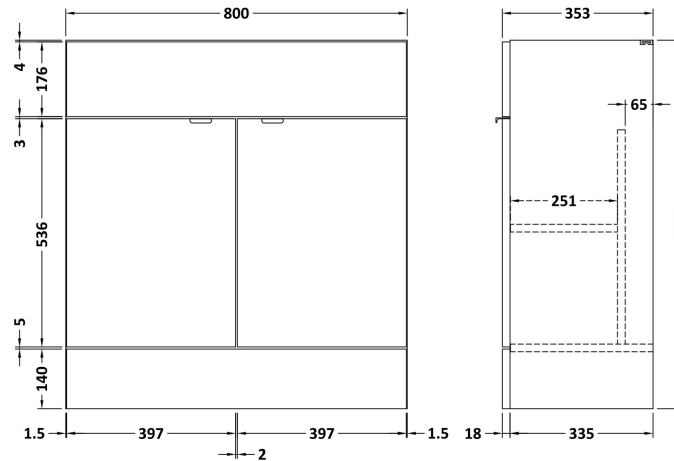

Sales Code: OFF909

Description: 800 Vanity Unit (355mm Deep)

Product Dimensions

Height (mm):	864
Width (mm):	800
Depth (mm):	355
Nett Weight (kg):	24.5

Packaging Dimensions

Height (mm):	375
Width (mm):	825
Depth (mm):	900
Gross Weight (kg):	25

Packaging Data

Box Colour:	Brown Cardboard Box
Box Qty:	1
Label Size:	50 x 100
Label Colour:	White Label
Label Qty:	2

Outer Box Dimensions (If Applicable)

Height (mm):	
Width (mm):	
Depth (mm):	
Gross Weight (kg):	
Barcode:	5055275873489

Product Details

Country of Origin:	China
Fitting Instruction:	No
CE & UKCA:	N/A
FSC Certified Materials:	Yes
Colour:	Gloss Grey
Construction Method:	Cam & Wood Dowel
Construction Type:	Rigid
Cabinet Finish:	MFC Painted Gloss
Fascia Finish:	MFC Painted Gloss
Cabinet Thickness (mm):	16
Fascia Thickness (mm):	16
Drawer Included:	No
Drawer Type:	Not Applicable
No of Shelves:	1
Hinge Type:	95 Degree Clip-On Soft Close
Hinge Included:	Yes
Adjustable Legs:	No
Fixings Included:	Yes
Handle Style:	Contemporary
Waste Shroud:	No
Handle Included:	Yes
Handle Type:	Wrapover