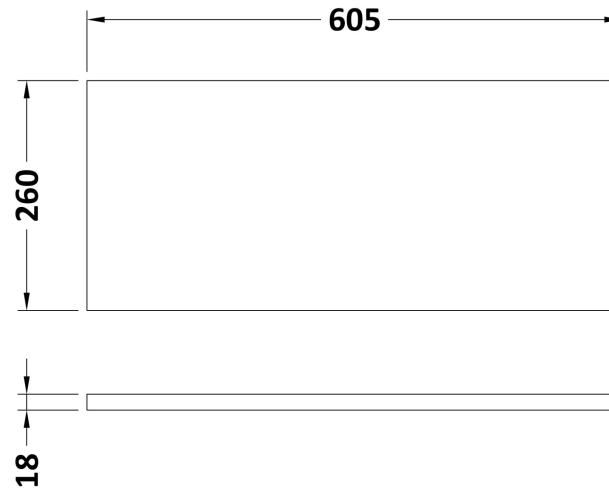

Sales Code: OFF942

Description: 600 Wc Unit Top 605X260

### Product Dimensions

Height (mm):	18
Width (mm):	605
Depth (mm):	260
Nett Weight (kg):	2.5

### Packaging Dimensions

Height (mm):	25
Width (mm):	625
Depth (mm):	280
Gross Weight (kg):	2.5

### Outer Box Dimensions (If Applicable)

Height (mm):	
Width (mm):	
Depth (mm):	
Gross Weight (kg):	
Barcode:	5056462601151