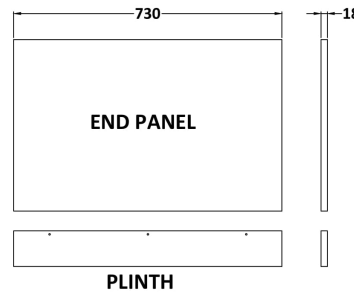

Sales Code: OFF971

Description: 750 Bath End Panel

### Product Dimensions

Height (mm):	560
Width (mm):	730
Depth (mm):	36
Nett Weight (kg):	8.6

### Packaging Dimensions

Height (mm):	760
Width (mm):	590
Depth (mm):	30
Gross Weight (kg):	8.9

### Outer Box Dimensions (If Applicable)

Height (mm):	
Width (mm):	
Depth (mm):	
Gross Weight (kg):	
Barcode:	5055275873847