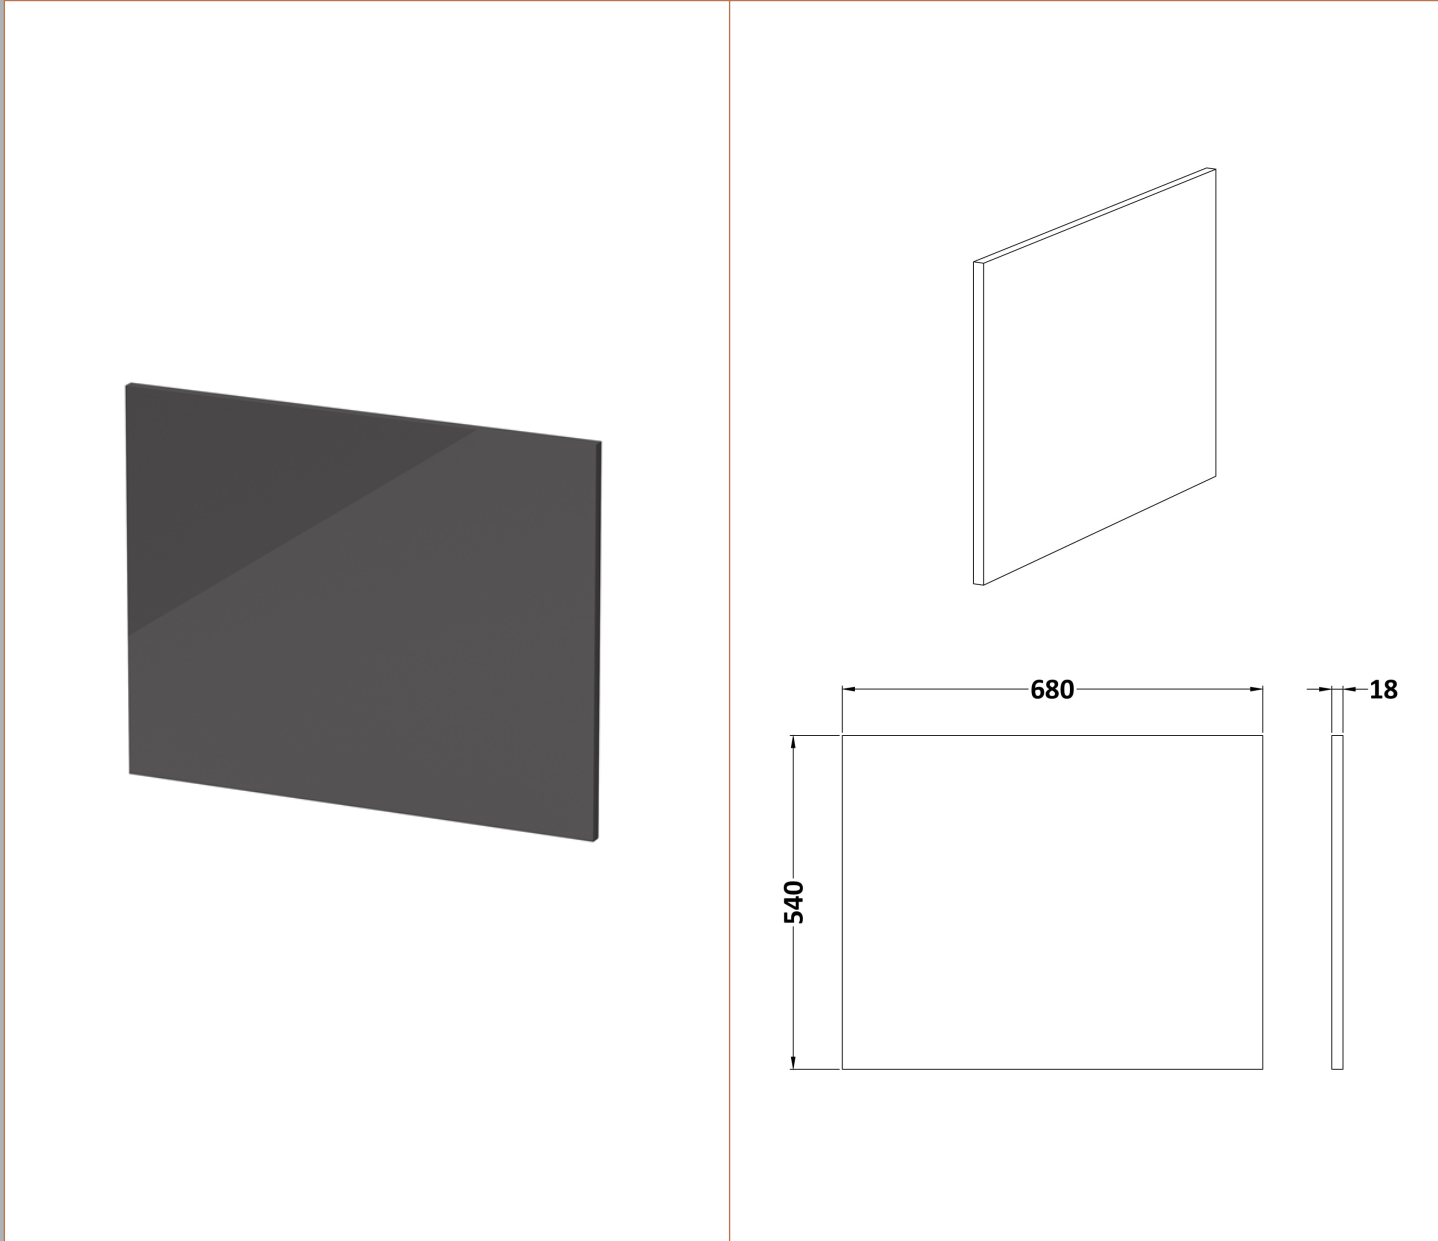

Sales Code: OFF979

Description: Square Shower Bath End Panel

Product Dimensions

Height (mm):	540
Width (mm):	680
Depth (mm):	18
Nett Weight (kg):	8.5

Packaging Dimensions

Height (mm):	30
Width (mm):	700
Depth (mm):	555
Gross Weight (kg):	8.5

Packaging Data

Box Colour:	Brown Cardboard Box
Box Qty:	1
Label Size:	140 x 20
Label Colour:	White Label
Label Qty:	2

Outer Box Dimensions (If Applicable)

Height (mm):	
Width (mm):	
Depth (mm):	
Gross Weight (kg):	
Barcode:	5055275873885

Product Details

Country of Origin:	China
Fitting Instruction:	No
CE & UKCA:	N/A
FSC Certified Materials:	Yes
Colour:	Gloss Grey
Construction Method:	Not Applicable
Construction Type:	Flat-Pack
Cabinet Finish:	Not Applicable
Fascia Finish:	Mdf Painted Gloss
Cabinet Thickness (mm):	
Fascia Thickness (mm):	18
Drawer Included:	Not Applicable
Drawer Type:	Not Applicable
No of Shelves:	Not Applicable
Hinge Type:	Not Applicable
Hinge Included:	Not Applicable
Adjustable Legs:	Not Applicable
Fixings Included:	No
Handle Style:	Not Applicable
Waste Shroud:	Not Applicable
Handle Included:	Not Applicable
Handle Type:	Not Applicable