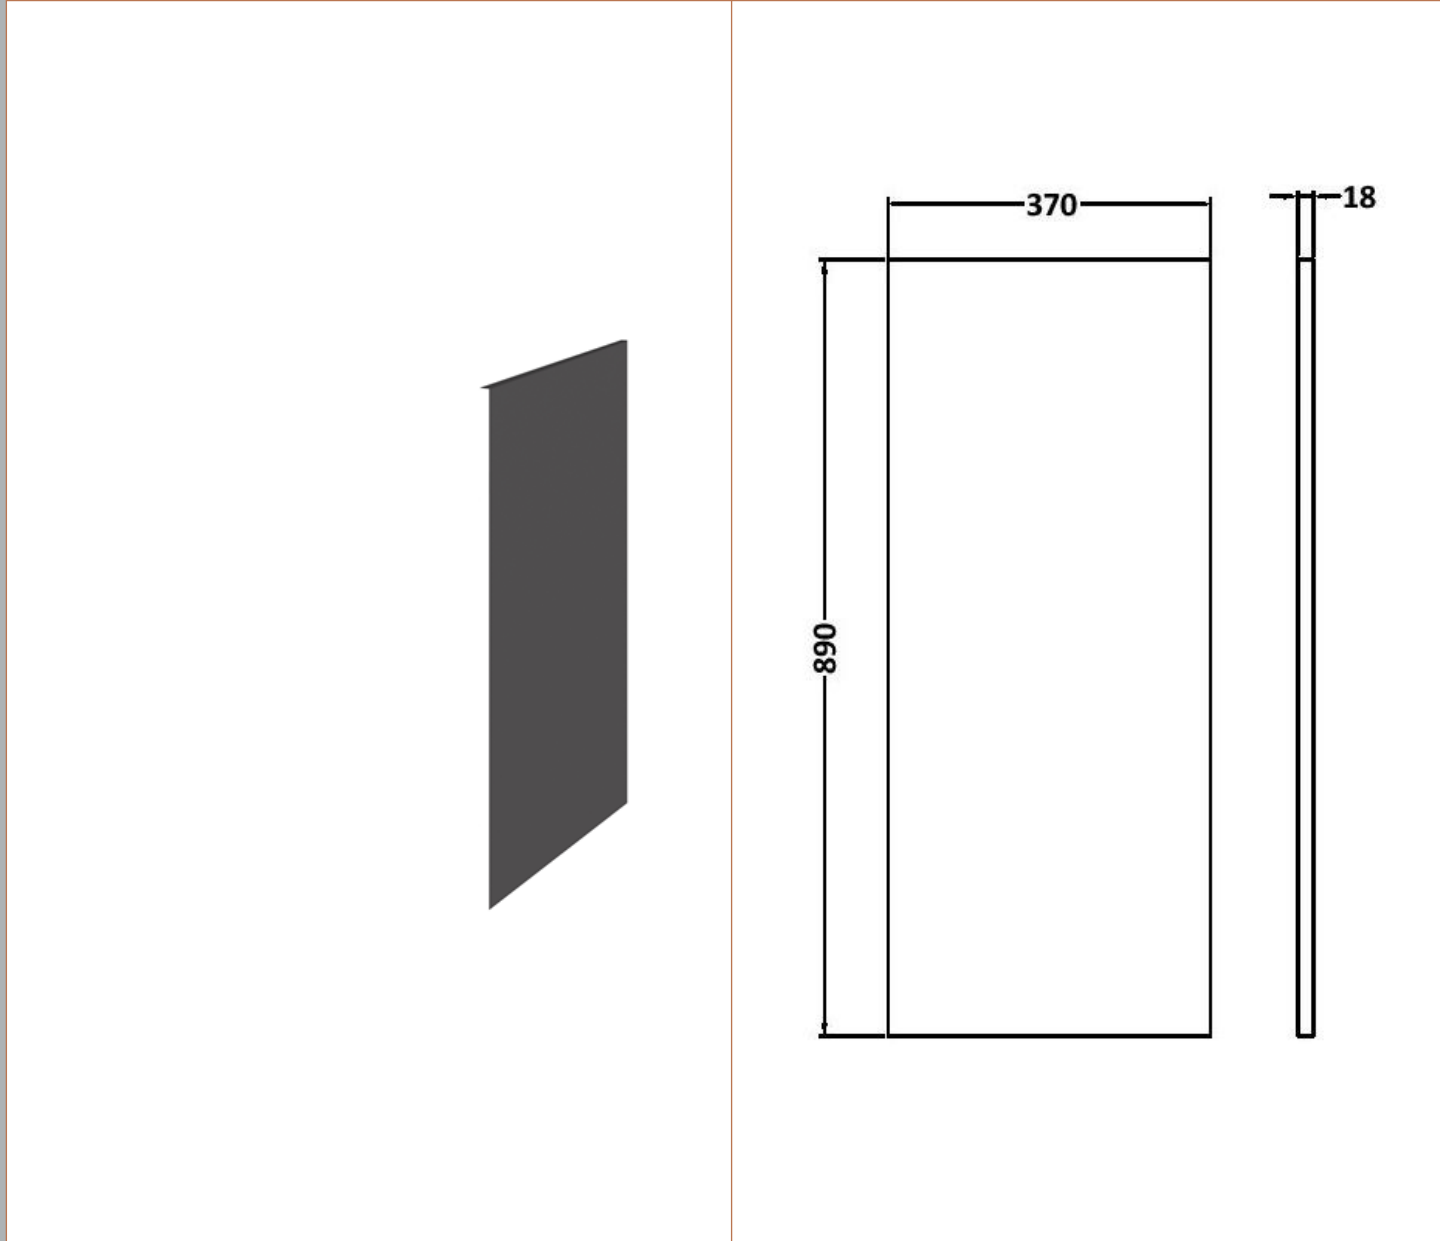

Sales Code: OFF992

Description: Infil Panel/Décor End (890X370x18mm)

Product Dimensions

Height (mm):	890
Width (mm):	370
Depth (mm):	18
Nett Weight (kg):	2

Packaging Dimensions

Height (mm):	30
Width (mm):	380
Depth (mm):	890
Gross Weight (kg):	2.3

Packaging Data

Box Colour:	Brown Cardboard Box
Box Qty:	1
Label Size:	100 x 50
Label Colour:	White Label
Label Qty:	2

Outer Box Dimensions (If Applicable)

Height (mm):	
Width (mm):	
Depth (mm):	
Gross Weight (kg):	
Barcode:	5055275873786