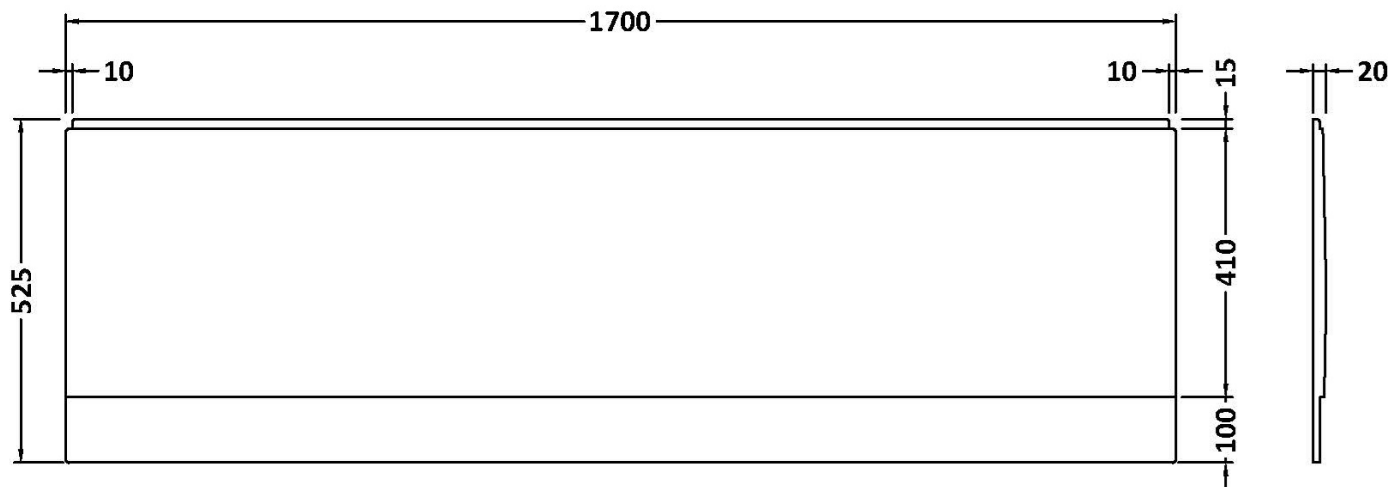

**Sales Code:** PAN140

**Description:** Straight Bath Front Panel 1700X510x25mm

### Product Dimensions

Length (mm):	1700
Width (mm):	525
Depth (mm):	20
Nett Weight (kg):	2.1

### Packaging Dimensions

Length (mm):	1700
Width (mm):	525
Depth (mm):	35
Gross Weight (kg):	2.1

### Outer Box Dimensions (If Applicable)

Length (mm):	
Width (mm):	
Height (mm):	
Gross Weight (kg):	
Barcode:	5055369060832