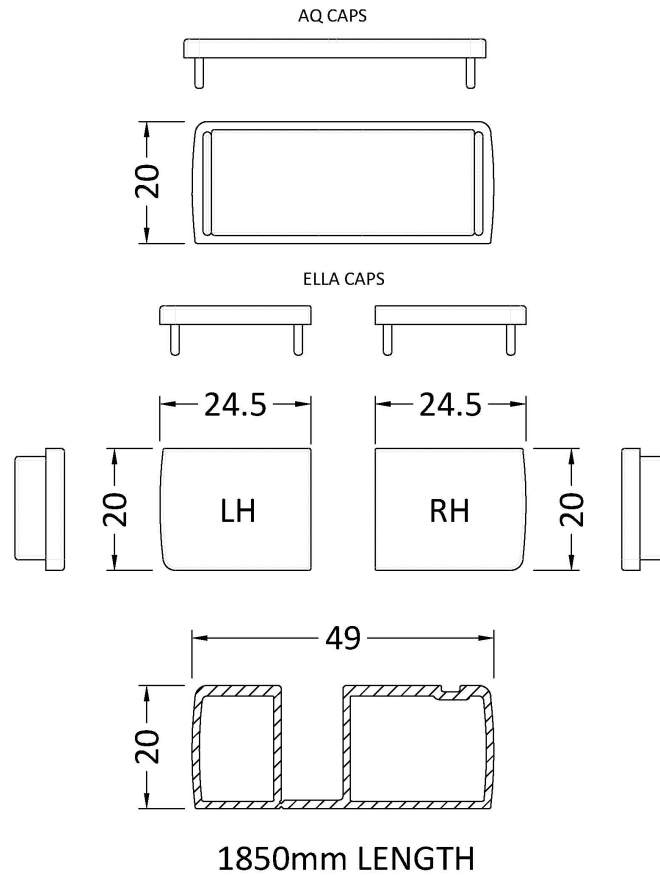

Sales Code: PEK185

Description: 1850mm Profile Extension Kit Pair

Product Dimensions

Height (mm):	1850
Width (mm):	20
Depth (mm):	49
Nett Weight (kg):	2.3

Packaging Dimensions

Height (mm):	60
Width (mm):	60
Length (mm):	1910
Gross Weight (kg):	2.3

Packaging Data

Box Colour:	Brown Cardboard Box - Printed
Box Qty:	1
Label Size:	100 x 50
Label Colour:	White Label
Label Qty:	1

Outer Box Dimensions (If Applicable)

Height (mm):	
Width (mm):	
Depth (mm):	
Length (mm):	
Gross Weight (kg):	
Barcode:	5055275832868

Product Details

Country of Origin:	China
Fitting Instruction:	No
CE & UKCA:	N/A
Profile Material:	Aluminium
Profile Finish:	Chrome
Adjustments (mm):	N/A
Entry Width (mm):	N/A
Swing In Dim (mm):	N/A
Swing Out Dim (mm):	N/A
Radius (mm):	Not Applicable
Glass Thickness (mm):	
Easy Fit:	No
Easy Clean:	No
Handle Style:	Not Applicable
Handle Material:	Not Applicable
Enclosure Design:	Not Applicable
Wheel Type:	Not Applicable
Support Bar Included:	Support Bar Not Included
Extras:	None