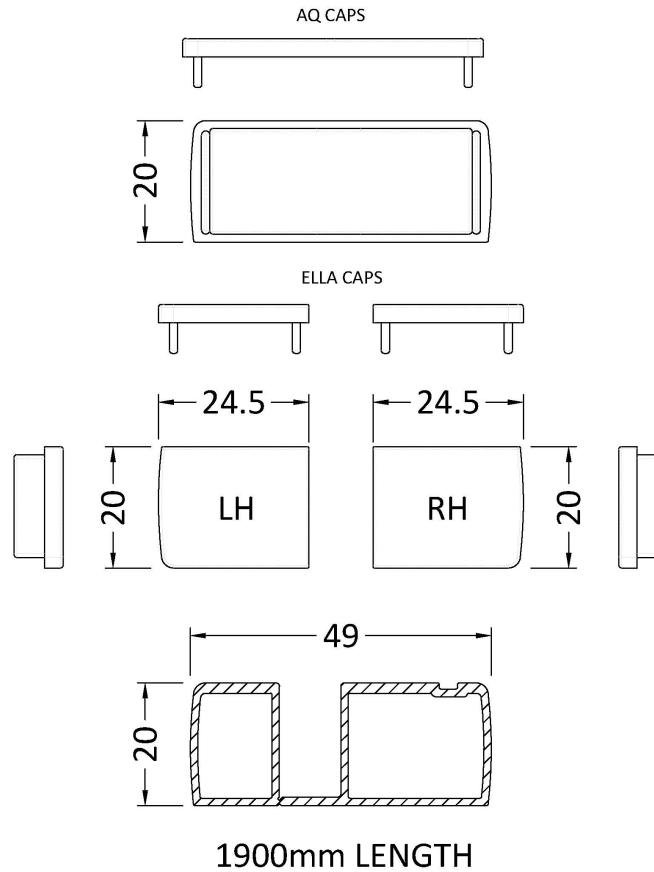

Sales Code: PEK190BP

Description: 1900mm Profile Extension Kit Pair

Product Dimensions

Height (mm):	1900
Width (mm):	20
Depth (mm):	49
Nett Weight (kg):	2.5

Packaging Dimensions

Height (mm):	60
Width (mm):	60
Length (mm):	1960
Gross Weight (kg):	2.5

Packaging Data

Box Colour:	Brown Cardboard Box - Printed
Box Qty:	1
Label Size:	100 x 50
Label Colour:	White Label
Label Qty:	1

Outer Box Dimensions (If Applicable)

Height (mm):	
Width (mm):	
Depth (mm):	
Length (mm):	
Gross Weight (kg):	
Barcode:	5056462661445

Product Details

Country of Origin:	China
Fitting Instruction:	No
CE & UKCA:	N/A
Profile Material:	Aluminium
Profile Finish:	Matt Black
Adjustments (mm):	N/A
Entry Width (mm):	N/A
Swing In Dim (mm):	N/A
Swing Out Dim (mm):	N/A
Radius (mm):	Not Applicable
Glass Thickness (mm):	
Easy Fit:	No
Easy Clean:	No
Handle Style:	Not Applicable
Handle Material:	Not Applicable
Enclosure Design:	Not Applicable
Wheel Type:	Not Applicable
Support Bar Included:	Support Bar Not Included
Extras:	None