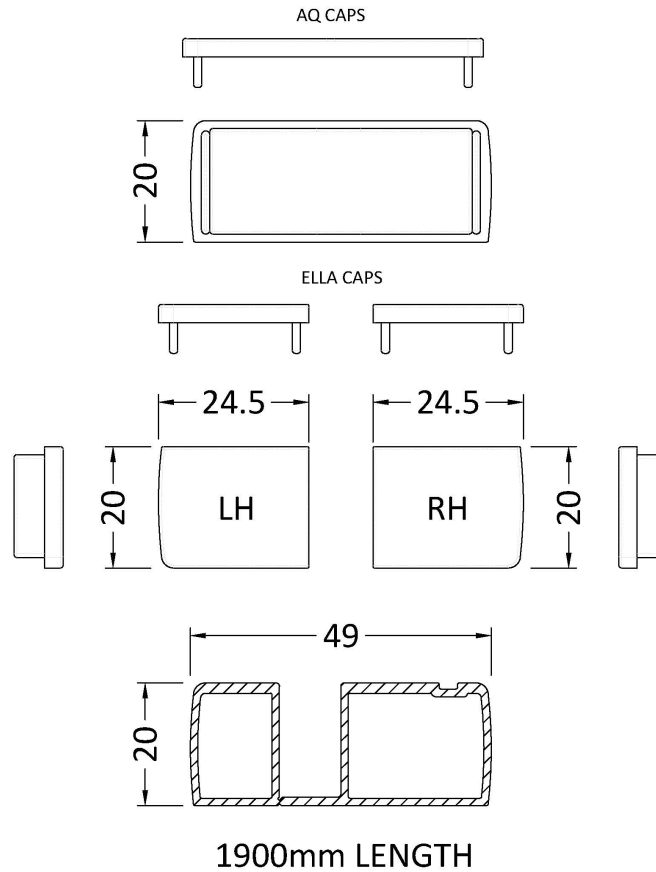

### Product Dimensions

Height (mm):	1900
Width (mm):	20
Depth (mm):	49
Nett Weight (kg):	2.5

### Packaging Dimensions

Height (mm):	60
Width (mm):	60
Length (mm):	1960
Gross Weight (kg):	2.5

### Packaging Data

Box Colour:	Brown Cardboard Box - Printed
Box Qty:	1
Label Size:	100 x 50
Label Colour:	White Label
Label Qty:	1

### Outer Box Dimensions (If Applicable)

Height (mm):	
Width (mm):	
Depth (mm):	
Length (mm):	
Gross Weight (kg):	
Barcode:	5055275832875