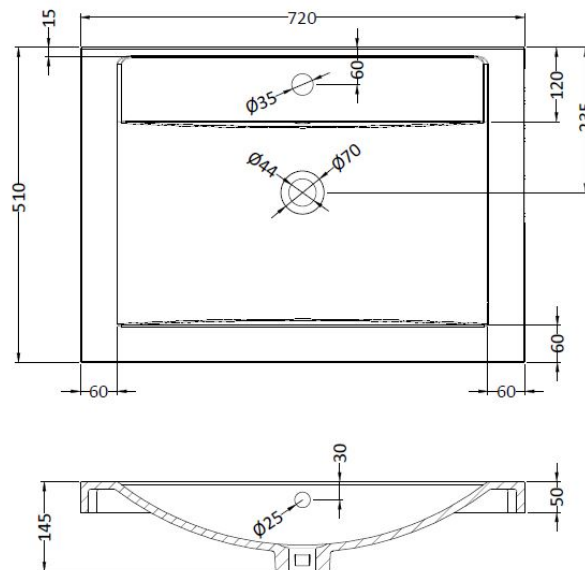

Sales Code: PMB044

Description: 720 Single Bowl Basin

Product Dimensions

Height (mm):	145
Width (mm):	720
Depth (mm):	510
Nett Weight (kg):	18

Packaging Dimensions

Height (mm):	190
Width (mm):	740
Depth (mm):	530
Gross Weight (kg):	18

Packaging Data

Box Colour:	Brown Cardboard Box
Box Qty:	2
Label Size:	100 x 50
Label Colour:	White Label
Label Qty:	

Outer Box Dimensions (If Applicable)

Height (mm):	
Width (mm):	
Depth (mm):	
Gross Weight (kg):	
Barcode:	5055275883754

Product Details

Country of Origin:	China
Fitting Instruction:	No
Certification: CE & UKCA: No	WRAS: N/A WRAS No: N/A
Product Material:	Polymarble
Fixing Supplied:	Not Applicable

Pans/Bidets: Trap Style: Not Applicable Includes Seat: Not Applicable

Basins: Tap Hole: One Taphole Chain Stay Hole: No
Template: Not Required Waste Type Req: Slotted
Overflow Inc: Yes Overflow Cover: Yes
Inner Bowl Depth (mm): 98mm