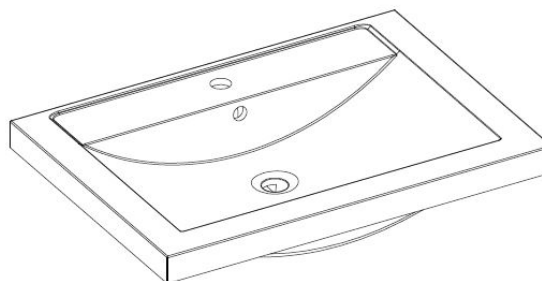

Sales Code: PMB044

Description: 720 Single Bowl Basin

Product Dimensions

Height (mm):	145
Width (mm):	720
Depth (mm):	510
Nett Weight (kg):	18

Packaging Dimensions

Height (mm):	190
Width (mm):	740
Depth (mm):	530
Gross Weight (kg):	18

Packaging Data

Box Colour:	Brown Cardboard Box
Box Qty:	2
Label Size:	100 x 50
Label Colour:	White Label
Label Qty:	

Outer Box Dimensions (If Applicable)

Height (mm):	
Width (mm):	
Depth (mm):	
Gross Weight (kg):	
Barcode:	5055275883754

Product Details

Country of Origin:	China
Fitting Instruction:	No
Certification: CE & UKCA: No	WRAS: N/A WRAS No: N/A
Product Material:	Polymarble
Fixing Supplied:	Not Applicable

Pans/Bidets: Trap Style: Not Applicable Includes Seat: Not Applicable

Basins: Tap Hole: One Taphole Chain Stay Hole: No
Template: Not Required Waste Type Req: Slotted
Overflow Inc: Yes Overflow Cover: Yes
Inner Bowl Depth (mm): 98mm