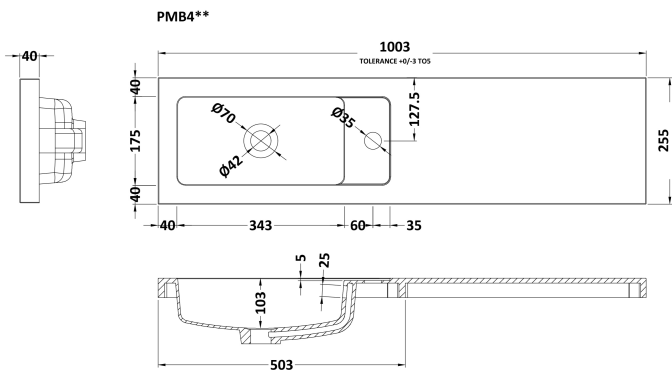

Sales Code: PMB402

Description: 1000 Straight Polymarble Basin

Product Dimensions

| | |
|-------------------|------|
| Height (mm): | 135 |
| Width (mm): | 1003 |
| Depth (mm): | 255 |
| Nett Weight (kg): | 11.8 |

Packaging Dimensions

| | |
|--------------------|------|
| Height (mm): | 190 |
| Width (mm): | 320 |
| Depth (mm): | 1060 |
| Gross Weight (kg): | 11.8 |

Packaging Data

| | |
|---------------|-------------------------------|
| Box Colour: | Brown Cardboard Box - Printed |
| Box Qty: | 1 |
| Label Size: | 100 x 50 |
| Label Colour: | White Label |
| Label Qty: | 2 |

Outer Box Dimensions (If Applicable)

| | |
|--------------------|---------------|
| Height (mm): | |
| Width (mm): | |
| Depth (mm): | |
| Gross Weight (kg): | |
| Barcode: | 5056211847410 |

Product Details

Cisterns: Operating Type: Not Applicable Fittings: Not Applicable
Lever Type: Not Applicable

Basins: Tap Hole: One Taphole Chain Stay Hole: No
Template: Not Required Waste Type Req: Slotted
Overflow Inc: Yes Overflow Cover: Yes
Inner Bowl Depth (mm): 103mm