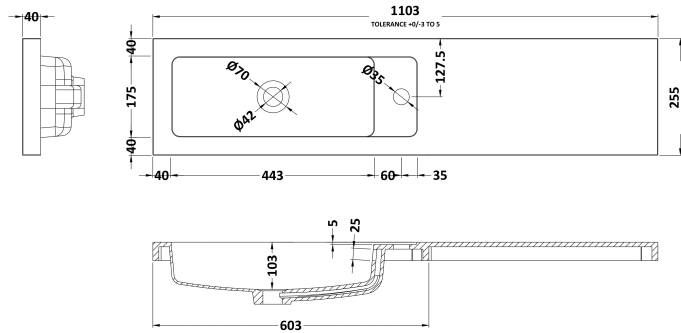

Sales Code: PMB403

Description: 1100 Straight Polymarble Basin

Product Dimensions

Height (mm):	135
Width (mm):	1103
Depth (mm):	255
Nett Weight (kg):	13

Packaging Dimensions

Height (mm):	190
Width (mm):	320
Depth (mm):	1160
Gross Weight (kg):	13

Packaging Data

Box Colour:	Brown Cardboard Box - Printed
Box Qty:	1
Label Size:	100 x 50
Label Colour:	White Label
Label Qty:	2

Outer Box Dimensions (If Applicable)

Height (mm):	
Width (mm):	
Depth (mm):	
Gross Weight (kg):	
Barcode:	5055275812433

Product Details

Country of Origin:	China
Fitting Instruction:	No
Certification: CE & UKCA:	No
WRAS:	N/A
WRAS No:	N/A
Product Material:	Polymarble
Fixing Supplied:	No

Pans/Bidets: Trap Style: Not Applicable Includes Seat: Not Applicable

Basins: Tap Hole: One Taphole Chain Stay Hole: No
Template: Not Required Waste Type Req: Slotted
Overflow Inc: Yes Overflow Cover: Yes
Inner Bowl Depth (mm): 103mm