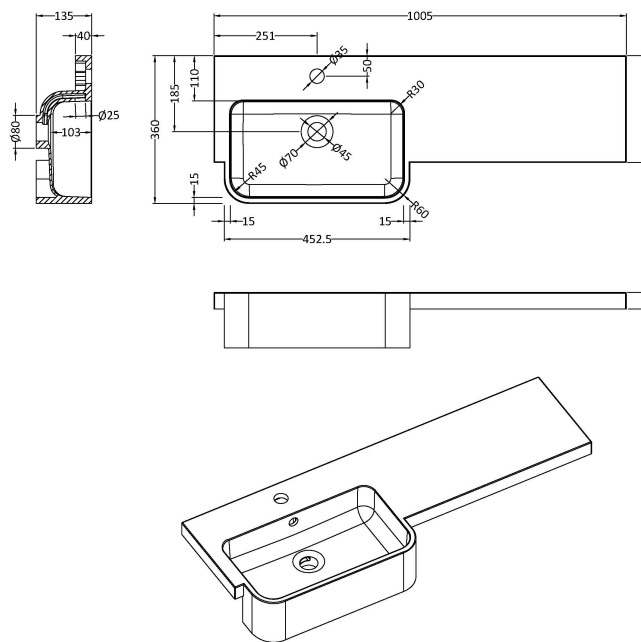

Sales Code: PMB512L

Description: 1000 Round S/Recess Polymarble Basin Lh

Product Dimensions

Height (mm):	135
Width (mm):	1003
Depth (mm):	355
Nett Weight (kg):	15

Packaging Dimensions

Height (mm):	190
Width (mm):	420
Depth (mm):	1060
Gross Weight (kg):	15

Packaging Data

Box Colour:	Brown Cardboard Box
Box Qty:	1
Label Size:	100 x 50
Label Colour:	White Label
Label Qty:	2

Outer Box Dimensions (If Applicable)

Height (mm):	
Width (mm):	
Depth (mm):	
Gross Weight (kg):	
Barcode:	5056211880028

Product Details

Country of Origin:	China
Fitting Instruction:	No
Certification: CE & UKCA:	No
WRAS:	N/A
WRAS No:	N/A
Product Material:	Polymarble
Fixing Supplied:	No

Pans/Bidets: Trap Style: Not Applicable Includes Seat: No

Basins: Tap Hole: One Taphole Chain Stay Hole: No
Template: Not Required Waste Type Req: Slotted
Overflow Inc: Yes Overflow Cover: Yes
Inner Bowl Depth (mm): 103mm