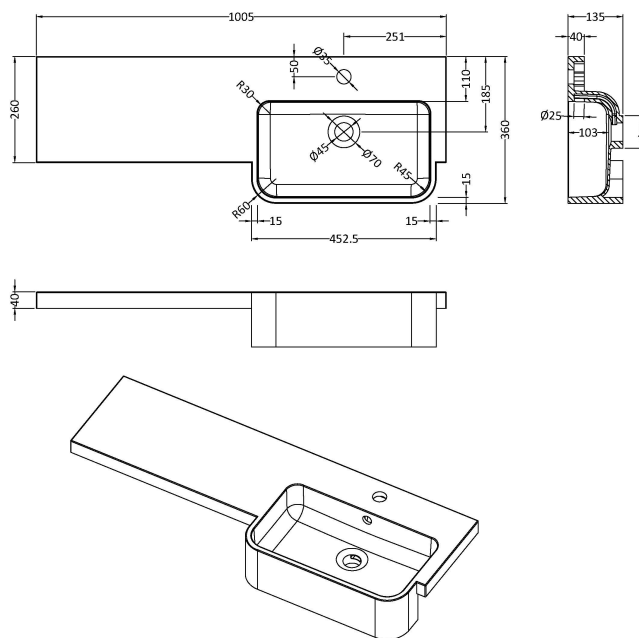

Sales Code: PMB512R

Description: 1000 Round S/Recess Polymarble Basin Rh

Product Dimensions

Height (mm):	135
Width (mm):	1003
Depth (mm):	355
Nett Weight (kg):	15

Packaging Dimensions

Height (mm):	190
Width (mm):	420
Depth (mm):	1060
Gross Weight (kg):	15

Packaging Data

Box Colour:	Brown Cardboard Box
Box Qty:	1
Label Size:	100 x 50
Label Colour:	White Label
Label Qty:	2

Outer Box Dimensions (If Applicable)

Height (mm):	
Width (mm):	
Depth (mm):	
Gross Weight (kg):	
Barcode:	5056211880035

Product Details

Country of Origin:	China
Fitting Instruction:	No
Certification: CE & UKCA:	No
WRAS:	N/A
WRAS No:	N/A
Product Material:	Polymarble
Fixing Supplied:	No

Pans/Bidets: Trap Style: Not Applicable Includes Seat: No

Basins: Tap Hole: One Taphole Chain Stay Hole: No
Template: Not Required Waste Type Req: Slotted
Overflow Inc: Yes Overflow Cover: Yes
Inner Bowl Depth (mm): 103mm