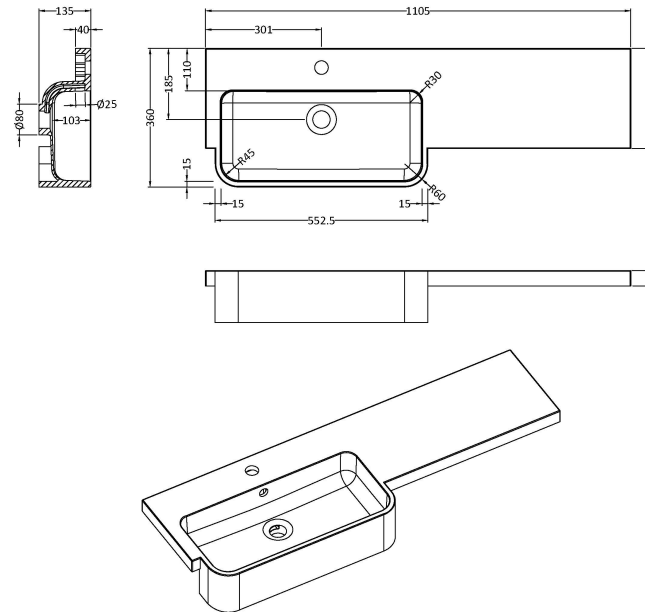

**Sales Code:** PMB513L

**Description:** 1100 Round S/Recess Polymarble Basin Lh

**Product Dimensions**

Height (mm):	135
Width (mm):	1103
Depth (mm):	355
Nett Weight (kg):	16

**Packaging Dimensions**

Height (mm):	190
Width (mm):	420
Depth (mm):	1160
Gross Weight (kg):	16

**Packaging Data**

Box Colour:	Brown Cardboard Box - Printed
Box Qty:	1
Label Size:	100 x 50
Label Colour:	White Label
Label Qty:	2

**Outer Box Dimensions (If Applicable)**

Height (mm):	
Width (mm):	
Depth (mm):	
Gross Weight (kg):	
Barcode:	5056211878964

**Product Details**

Country of Origin:	China
Fitting Instruction:	No
Certification: CE & UKCA:	No WRAS: N/A WRAS No: N/A
Product Material:	Polymarble
Fixing Supplied:	No

**Pans/Bidets:** Trap Style: Not Applicable Includes Seat: Not Applicable

**Basins:** Tap Hole: One Taphole Chain Stay Hole: No  
Template: Not Required Waste Type Req: Slotted  
Overflow Inc: Yes Overflow Cover: Yes  
Inner Bowl Depth (mm): 103mm