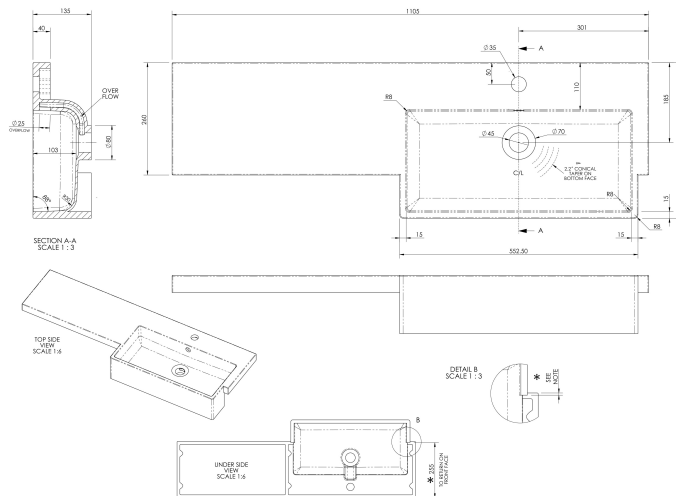

Sales Code: PMB613R

Description: 1100 Square S/Recess Polymarble Basin Rh

**Product Dimensions**

Height (mm):	135
Width (mm):	1103
Depth (mm):	355
Nett Weight (kg):	16

**Packaging Dimensions**

Height (mm):	190
Width (mm):	420
Depth (mm):	1160
Gross Weight (kg):	16

**Packaging Data**

Box Colour:	Brown Cardboard Box - Printed
Box Qty:	1
Label Size:	100 x 50
Label Colour:	White Label
Label Qty:	2

**Outer Box Dimensions (If Applicable)**

Height (mm):	
Width (mm):	
Depth (mm):	
Gross Weight (kg):	
Barcode:	5056211879039

**Product Details**

Country of Origin:	China
Fitting Instruction:	No
Certification: CE & UKCA:	No WRAS: N/A WRAS No: N/A
Product Material:	Polymarble
Fixing Supplied:	No

**Pans/Bidets:** Trap Style: Not Applicable Includes Seat: Not Applicable

**Basins:** Tap Hole: One Taphole Chain Stay Hole: No  
Template: Not Required Waste Type Req: Slotted  
Overflow Inc: Yes Overflow Cover: Yes  
Inner Bowl Depth (mm): 103mm