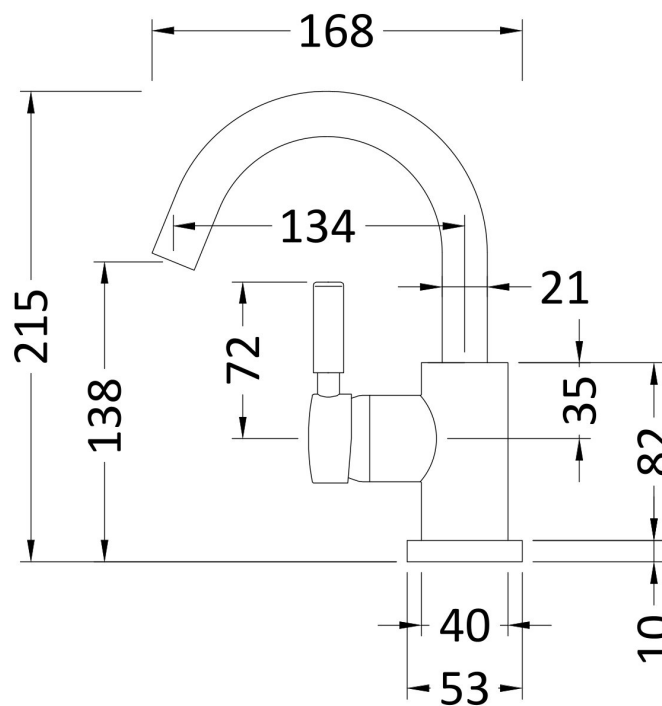

Sales Code: PN386

Description: Tec Single Lever Side Action Basin Mixer

Product Dimensions

Height (mm):	220
Width (mm):	75
Depth (mm):	140
Length (mm):	
Nett Weight (kg):	1.82

Packaging Dimensions

Height (mm):	90
Width (mm):	175
Depth (mm):	270
Gross Weight (kg):	1.82

Packaging Data

Box Colour:	White Cardboard Box
Box Qty:	1
Label Size:	100 x 50
Label Colour:	White Label
Label Qty:	2

Outer Box Dimensions (If Applicable)

Height (mm):	400
Width (mm):	280
Depth (mm):	560
Length (mm):	
Gross Weight (kg):	11
Barcode:	5055146144403

Product Details

Country of Origin:	China
Fitting Instruction:	No
Product Material:	Brass
Control Type:	Manual
Waste Included:	Waste Included
Waste Type:	Push Button
WRAS Approval:	No
Approval No:	N/A
Valve/Cartridge Type:	Single Lever Cartridge
Colour/Finish:	Chrome
Mount Type:	Deck
Operating Pressure (bar):	0.1

Flow Rates: (Litres Per Min)	0.1 bar: 3.4	0.5 bar: 8.3	1 bar: 12.1	2 bar: 17.5	3 bar: 21.6
Pipe Size:	15 mm				
Pipe Centres:	N/A				