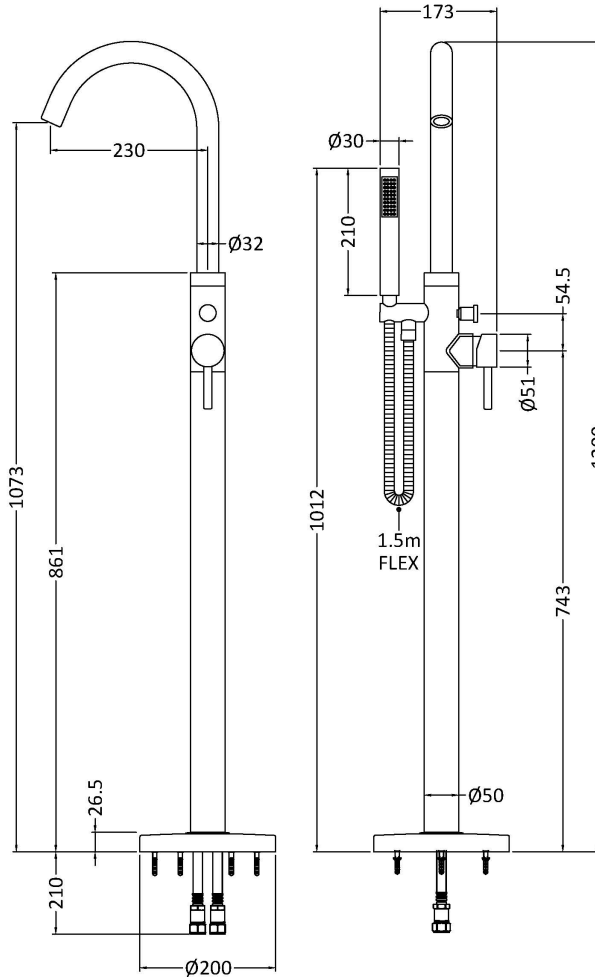

Sales Code: PN421

Description: Tec Elite Single Lever Mono Bsm

**Product Dimensions**

|                   |      |
|-------------------|------|
| Height (mm):      | 1200 |
| Width (mm):       | 200  |
| Depth (mm):       | 345  |
| Length (mm):      |      |
| Nett Weight (kg): | 7.36 |

**Packaging Dimensions**

|                    |      |
|--------------------|------|
| Height (mm):       | 250  |
| Width (mm):        | 295  |
| Depth (mm):        | 945  |
| Gross Weight (kg): | 7.36 |

**Outer Box Dimensions (If Applicable)**

|                    |               |
|--------------------|---------------|
| Height (mm):       | 270           |
| Width (mm):        | 930           |
| Depth (mm):        | 235           |
| Length (mm):       |               |
| Gross Weight (kg): | 7             |
| Barcode:           | 5056462659060 |