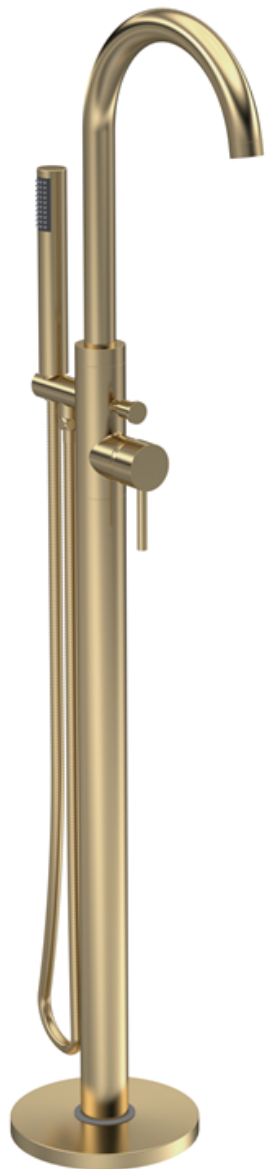

Sales Code: PN821

Description: Tec Elite Single Lever Mono Bsm

Product Dimensions

Height (mm):	1200
Width (mm):	200
Depth (mm):	345
Length (mm):	
Nett Weight (kg):	7.36

Packaging Dimensions

Height (mm):	250
Width (mm):	295
Depth (mm):	945
Gross Weight (kg):	7.36

Packaging Data

Box Colour:	White Cardboard Box
Box Qty:	1
Label Size:	100 x 50
Label Colour:	White Label
Label Qty:	2

Outer Box Dimensions (If Applicable)

Height (mm):	270
Width (mm):	930
Depth (mm):	235
Length (mm):	
Gross Weight (kg):	7
Barcode:	5056462659053

Product Details

Country of Origin:	China
Fitting Instruction:	No
Product Material:	Brass/ABS
Control Type:	Manual
Waste Included:	Waste Not Included
Waste Type:	Not Applicable
WRAS Approval:	No
Approval No:	N/A
Valve/Cartridge Type:	Single Lever Cartridge
Colour/Finish:	Brushed Brass
Mount Type:	Floor Standing
Operating Pressure (bar):	1
Flow Rates: (Litres Per Min)	0.1 bar: 2.2 0.5 bar: 6.7 1 bar: 9.5 2 bar: 13.5 3 bar: 16.5
Pipe Size:	15 mm
Pipe Centres:	N/A