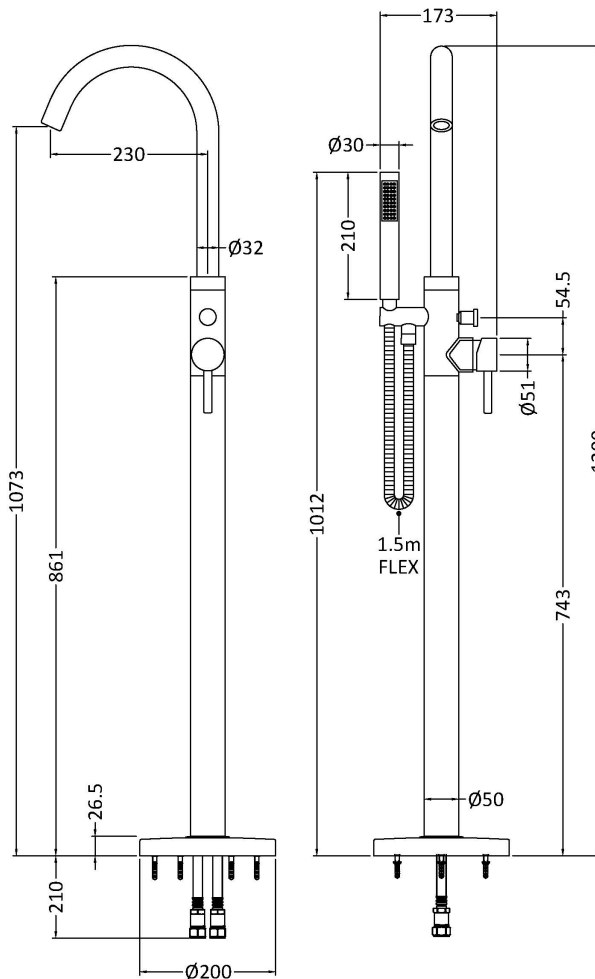

Sales Code: PN821

Description: Tec Elite Single Lever Mono Bsm

Product Dimensions

Height (mm):	1200
Width (mm):	200
Depth (mm):	345
Length (mm):	
Nett Weight (kg):	7.36

Packaging Dimensions

Height (mm):	250
Width (mm):	295
Depth (mm):	945
Gross Weight (kg):	7.36

Packaging Data

Box Colour:	White Cardboard Box
Box Qty:	1
Label Size:	100 x 50
Label Colour:	White Label
Label Qty:	2

Outer Box Dimensions (If Applicable)

Height (mm):	270
Width (mm):	930
Depth (mm):	235
Length (mm):	
Gross Weight (kg):	7
Barcode:	5056462659053

Product Details

Country of Origin:	China
Fitting Instruction:	No
Product Material:	Brass/ABS
Control Type:	Manual
Waste Included:	Waste Not Included
Waste Type:	Not Applicable
WRAS Approval:	No
Approval No:	N/A
Valve/Cartridge Type:	Single Lever Cartridge
Colour/Finish:	Brushed Brass
Mount Type:	Floor Standing
Operating Pressure (bar):	1
Flow Rates: (Litres Per Min)	0.1 bar: 2.2 0.5 bar: 6.7 1 bar: 9.5 2 bar: 13.5 3 bar: 16.5
Pipe Size:	15 mm
Pipe Centres:	N/A