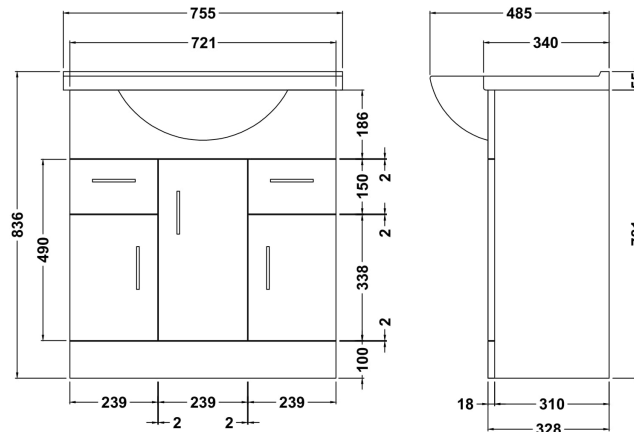

Sales Code: PRC104

Description: 750 Pr Std Basin Unit

Product Dimensions

Height (mm):	781
Width (mm):	620
Depth (mm):	328
Nett Weight (kg):	28.9

Packaging Dimensions

Height (mm):	355
Width (mm):	745
Depth (mm):	815
Gross Weight (kg):	28.9

Packaging Data

Box Colour:	Brown Cardboard Box - Printed
Box Qty:	1
Label Size:	100 x 50
Label Colour:	Not Applicable
Label Qty:	0

Outer Box Dimensions (If Applicable)

Height (mm):	
Width (mm):	
Depth (mm):	
Gross Weight (kg):	
Barcode:	5055369058341

Product Details

Country of Origin:	China
Fitting Instruction:	No
CE & UKCA:	N/A
FSC Certified Materials:	Yes
Colour:	Gloss White
Construction Method:	Cam & Wood Dowel
Construction Type:	Rigid
Cabinet Finish:	MFC Painted Gloss
Fascia Finish:	Mdf Painted Gloss
Cabinet Thickness (mm):	16
Fascia Thickness (mm):	18
Drawer Included:	Yes
Drawer Type:	16mm MFC Non-Softclose
No of Shelves:	3
Hinge Type:	95 Degree Clip-On Soft Close
Hinge Included:	Yes
Adjustable Legs:	No
Fixings Included:	No
Handle Style:	Modern
Waste Shroud:	No
Handle Included:	Yes
Handle Type:	D-Shape