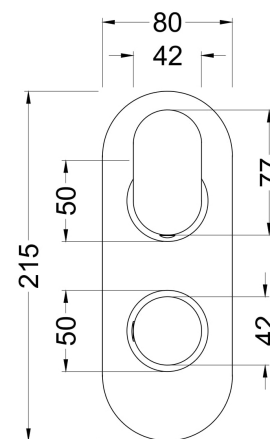

Sales Code: REI3410

Description: Reign Twin Conc Thermo Valve Rt Plt

Product Dimensions

Length (mm):	
Width (mm):	80
Height (mm):	215
Depth (mm):	136
Nett Weight (kg):	2.57

Packaging Dimensions

Length (mm):	250
Width (mm):	240
Height (mm):	110
Gross Weight (kg):	2.57

Packaging Data

Box Colour:	White Cardboard Box
Box Qty:	1
Label Size:	100 x 50
Label Colour:	White Label
Label Qty:	2

Outer Box Dimensions (If Applicable)

Length (mm):	
Width (mm):	290
Height (mm):	420
Depth (mm):	500
Gross Weight (kg):	15
Barcode:	5055369010165

Product Details

Country of Origin:	United Kingdom
Fitting Instruction:	No
Product Material:	Brass/ABS
Mount Type:	Wall, Recessed
Outlet Elbow Supplied:	No
Easy Clean:	Not Applicable
Head Included:	No
Handset Included:	No
Body Jets Included:	Not Applicable
No of Body Jets:	Not Applicable
Operating Pressure (bar):	0.1
Valve/Cartridge Type:	1/4 Turn Ceramic Disc
Flow Rates (L/min):	0.1 bar: 5.5 0.5 bar: 14 1 bar: 20 2 bar: 29 3 bar: 44
TMV2 Approved:	No Approval No: N/A
TMV3 Approved:	No Approval No: N/A
WRAS Approved:	Yes Approval No: 250602040
Head Function:	Not Applicable
Handset Function:	Not Applicable
Body Jet Info:	Not Applicable
Pipe Size:	
Pipe Centres:	N/A
Colour/Finish:	Chrome
Hose Included:	Not Applicable
No. of Outlets:	1