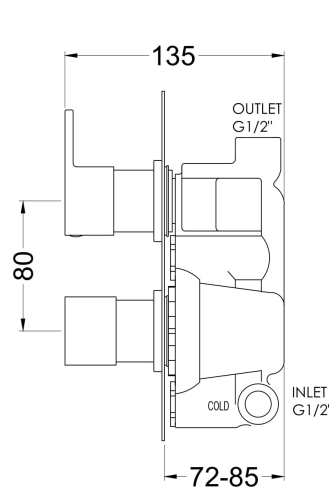

Sales Code: REI3410

Description: Reign Twin Conc Thermo Valve Rt Plt

Product Dimensions

Length (mm):	
Width (mm):	80
Height (mm):	215
Depth (mm):	136
Nett Weight (kg):	2.57

Packaging Dimensions

Length (mm):	250
Width (mm):	240
Height (mm):	110
Gross Weight (kg):	2.57

Packaging Data

Box Colour:	White Cardboard Box
Box Qty:	1
Label Size:	100 x 50
Label Colour:	White Label
Label Qty:	2

Outer Box Dimensions (If Applicable)

Length (mm):	
Width (mm):	290
Height (mm):	420
Depth (mm):	500
Gross Weight (kg):	15
Barcode:	5055369010165

Product Details

Country of Origin:	United Kingdom
Fitting Instruction:	No
Product Material:	Brass/ABS
Mount Type:	Wall, Recessed
Outlet Elbow Supplied:	No
Easy Clean:	Not Applicable
Head Included:	No
Handset Included:	No
Body Jets Included:	Not Applicable
No of Body Jets:	Not Applicable
Operating Pressure (bar):	0.1
Valve/Cartridge Type:	1/4 Turn Ceramic Disc
Flow Rates (L/min):	0.1 bar: 5.5 0.5 bar: 14 1 bar: 20 2 bar: 29 3 bar: 44
TMV2 Approved:	No Approval No: N/A
TMV3 Approved:	No Approval No: N/A
WRAS Approved:	Yes Approval No: 250602040
Head Function:	Not Applicable
Handset Function:	Not Applicable
Body Jet Info:	Not Applicable
Pipe Size:	
Pipe Centres:	N/A
Colour/Finish:	Chrome
Hose Included:	Not Applicable
No. of Outlets:	1