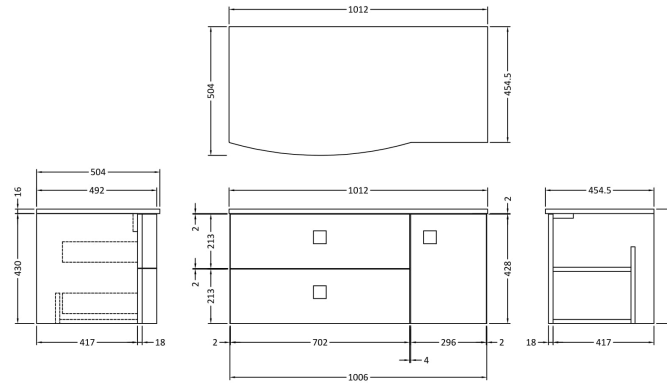

Sales Code: SAR105L

Description: 1000mm Cabinet With Marble Top Lh

Packaging Details

Barcode: 5056211888246

Sales Code: SAR194

Description: 700 W/H 2 Drawer Unit

Product Dimensions

Height (mm):	430
Width (mm):	710
Depth (mm):	480
Nett Weight (kg):	22

Packaging Dimensions

Height (mm):	500
Width (mm):	700
Depth (mm):	470
Gross Weight (kg):	22

Packaging Data

Box Colour:	Brown Cardboard Box
Box Qty:	1
Label Size:	100 x 50
Label Colour:	White Label
Label Qty:	2

Sales Code: SAR160

Description: 300 W/H Side Cabinet

Product Dimensions

Height (mm):	448
Width (mm):	305
Depth (mm):	440
Nett Weight (kg):	14

Packaging Dimensions

Height (mm):	450
Width (mm):	320
Depth (mm):	425
Gross Weight (kg):	14

Sales Code: SMB901

Description: 1000 Sarena Marble Top

Product Dimensions

Height (mm):	18
Width (mm):	1012
Depth (mm):	504
Nett Weight (kg):	18

Packaging Dimensions

Height (mm):	80
Width (mm):	1020
Depth (mm):	514
Gross Weight (kg):	18.5