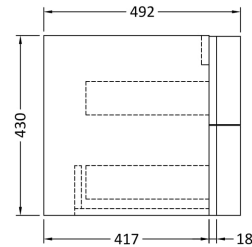

Sales Code: SAR105L

Description: 1000mm Cabinet With Marble Top Lh

Packaging Details

Barcode: 5056211888246

Sales Code: SAR194

Description: 700 W/H 2 Drawer Unit

Product Dimensions

Height (mm):	430
Width (mm):	710
Depth (mm):	480
Nett Weight (kg):	22

Packaging Dimensions

Height (mm):	500
Width (mm):	700
Depth (mm):	470
Gross Weight (kg):	22

Packaging Data

Box Colour:	Brown Cardboard Box
Box Qty:	1
Label Size:	100 x 50
Label Colour:	White Label
Label Qty:	2

Sales Code: SAR160

Description: 300 W/H Side Cabinet

Product Dimensions

Height (mm):	448
Width (mm):	305
Depth (mm):	440
Nett Weight (kg):	14

Packaging Dimensions

Height (mm):	450
Width (mm):	320
Depth (mm):	425
Gross Weight (kg):	14

Sales Code: SMB901

Description: 1000 Sarena Marble Top

Product Dimensions

Height (mm):	18
Width (mm):	1012
Depth (mm):	504
Nett Weight (kg):	18

Packaging Dimensions

Height (mm):	80
Width (mm):	1020
Depth (mm):	514
Gross Weight (kg):	18.5