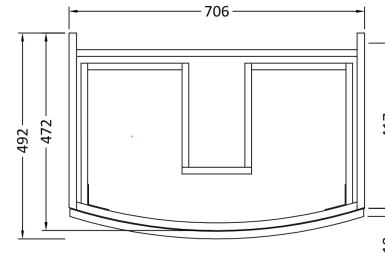

Sales Code: SAR105L

Description: 1000mm Cabinet With Marble Top Lh

Packaging Details

Barcode: 5056211888246

Sales Code: SAR194

Description: 700 W/H 2 Drawer Unit

Product Dimensions

Height (mm):	430
Width (mm):	710
Depth (mm):	480
Nett Weight (kg):	22

Packaging Dimensions

Height (mm):	500
Width (mm):	700
Depth (mm):	470
Gross Weight (kg):	22

Packaging Data

Box Colour:	Brown Cardboard Box
Box Qty:	1
Label Size:	100 x 50
Label Colour:	White Label
Label Qty:	2

Sales Code: SAR160

Description: 300 W/H Side Cabinet

Product Dimensions

Height (mm):	448
Width (mm):	305
Depth (mm):	440
Nett Weight (kg):	14

Packaging Dimensions

Height (mm):	450
Width (mm):	320
Depth (mm):	425
Gross Weight (kg):	14

Sales Code: SMB901

Description: 1000 Sarena Marble Top

Product Dimensions

Height (mm):	18
Width (mm):	1012
Depth (mm):	504
Nett Weight (kg):	18

Packaging Dimensions

Height (mm):	80
Width (mm):	1020
Depth (mm):	514
Gross Weight (kg):	18.5