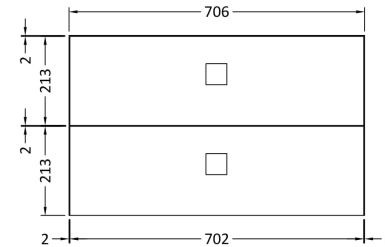

Sales Code: SAR105L

Description: 1000mm Cabinet With Marble Top Lh

Packaging Details

Barcode: 5056211888246

Sales Code: SAR194

Description: 700 W/H 2 Drawer Unit

Product Dimensions

Height (mm):	430
Width (mm):	710
Depth (mm):	480
Nett Weight (kg):	22

Packaging Dimensions

Height (mm):	500
Width (mm):	700
Depth (mm):	470
Gross Weight (kg):	22

Packaging Data

Box Colour:	Brown Cardboard Box
Box Qty:	1
Label Size:	100 x 50
Label Colour:	White Label
Label Qty:	2

Sales Code: SAR160

Description: 300 W/H Side Cabinet

Product Dimensions

Height (mm):	448
Width (mm):	305
Depth (mm):	440
Nett Weight (kg):	14

Packaging Dimensions

Height (mm):	450
Width (mm):	320
Depth (mm):	425
Gross Weight (kg):	14

Sales Code: SMB901

Description: 1000 Sarena Marble Top

Product Dimensions

Height (mm):	18
Width (mm):	1012
Depth (mm):	504
Nett Weight (kg):	18

Packaging Dimensions

Height (mm):	80
Width (mm):	1020
Depth (mm):	514
Gross Weight (kg):	18.5