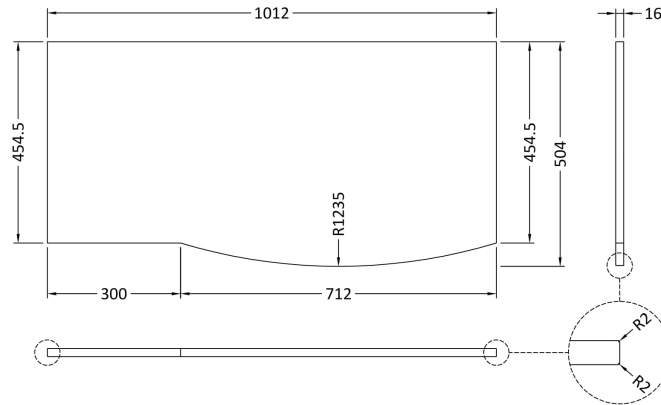

Packaging Dimensions

Height (mm):	500
Width (mm):	700
Depth (mm):	470
Gross Weight (kg):	22

Packaging Data

Box Colour:	Brown Cardboard Box
Box Qty:	1
Label Size:	100 x 50
Label Colour:	White Label
Label Qty:	2

Sales Code: SAR160

Description: 300 W/H Side Cabinet

Product Dimensions

Height (mm):	448
Width (mm):	305
Depth (mm):	440
Nett Weight (kg):	14

Packaging Dimensions

Height (mm):	450
Width (mm):	320
Depth (mm):	425
Gross Weight (kg):	14

Packaging Data

Box Colour:	Brown Cardboard Box
Box Qty:	1
Label Size:	100 x 50
Label Colour:	White Label
Label Qty:	2

Outer Box Dimensions (If Applicable)

Height (mm):	
Width (mm):	
Depth (mm):	
Gross Weight (kg):	
Barcode:	5056211873907

Sales Code: SMB901

Description: 1000 Sarena Marble Top

Product Dimensions

Height (mm):	18
Width (mm):	1012
Depth (mm):	504
Nett Weight (kg):	18

Packaging Dimensions

Height (mm):	80
Width (mm):	1020
Depth (mm):	514
Gross Weight (kg):	18.5