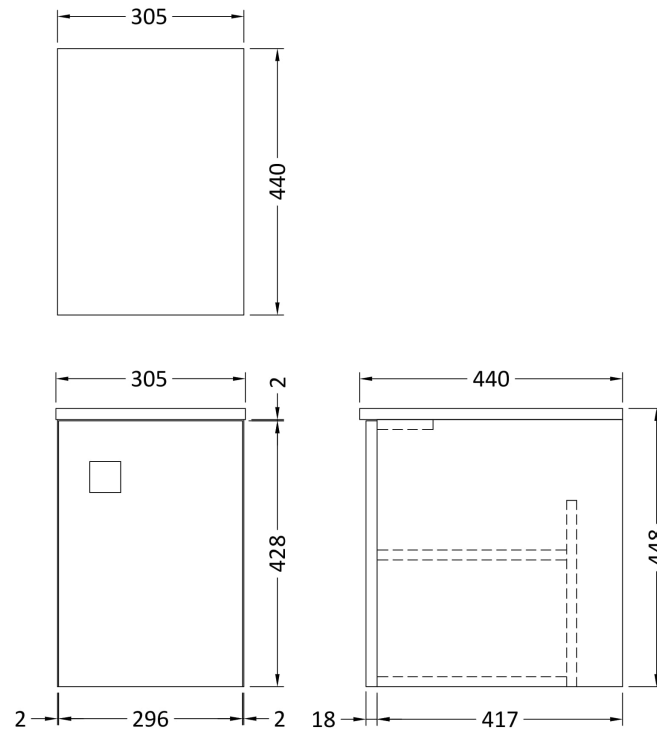

Packaging Dimensions

Height (mm):	500
Width (mm):	700
Depth (mm):	470
Gross Weight (kg):	22

Packaging Data

Box Colour:	Brown Cardboard Box
Box Qty:	1
Label Size:	100 x 50
Label Colour:	White Label
Label Qty:	2

Sales Code: SAR160

Description: 300 W/H Side Cabinet

Product Dimensions

Height (mm):	448
Width (mm):	305
Depth (mm):	440
Nett Weight (kg):	14

Packaging Dimensions

Height (mm):	450
Width (mm):	320
Depth (mm):	425
Gross Weight (kg):	14

Packaging Data

Box Colour:	Brown Cardboard Box
Box Qty:	1
Label Size:	100 x 50
Label Colour:	White Label
Label Qty:	2

Outer Box Dimensions (If Applicable)

Height (mm):	
Width (mm):	
Depth (mm):	
Gross Weight (kg):	
Barcode:	5056211873907

Sales Code: SMB901

Description: 1000 Sarena Marble Top

Product Dimensions

Height (mm):	18
Width (mm):	1012
Depth (mm):	504
Nett Weight (kg):	18

Packaging Dimensions

Height (mm):	80
Width (mm):	1020
Depth (mm):	514
Gross Weight (kg):	18.5