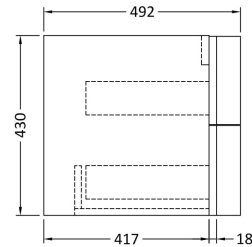

Sales Code: SAR194

Description: 700 W/H 2 Drawer Unit

Product Dimensions

Height (mm):	430
Width (mm):	710
Depth (mm):	480
Nett Weight (kg):	22

Packaging Dimensions

Height (mm):	500
Width (mm):	700
Depth (mm):	470
Gross Weight (kg):	22

Packaging Data

Box Colour:	Brown Cardboard Box
Box Qty:	1
Label Size:	100 x 50
Label Colour:	White Label
Label Qty:	2

Outer Box Dimensions (If Applicable)

Height (mm):	
Width (mm):	
Depth (mm):	
Gross Weight (kg):	
Barcode:	5056211873877

Product Details

Country of Origin:	Ukraine
Fitting Instruction:	No
CE & UKCA:	N/A
FSC Certified Materials:	Yes
Colour:	Moon White
Construction Method:	Cam & Wood Dowel
Construction Type:	Rigid
Cabinet Finish:	MFC Smooth Matt
Fascia Finish:	MFC Smooth Matt
Cabinet Thickness (mm):	18
Fascia Thickness (mm):	18
Drawer Included:	Yes
Drawer Type:	80mm High Metal Softclose
No of Shelves:	0
Hinge Type:	Not Applicable
Hinge Included:	Not Applicable
Adjustable Legs:	No
Fixings Included:	Yes
Handle Style:	Modern
Waste Shroud:	Yes
Handle Included:	Yes
Handle Type:	Square