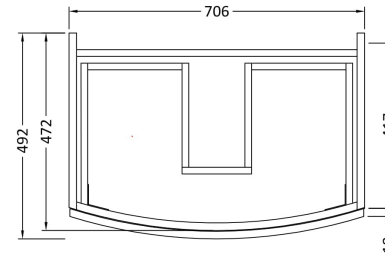

Sales Code: SAR194

Description: 700 W/H 2 Drawer Unit

Product Dimensions

Height (mm):	430
Width (mm):	710
Depth (mm):	480
Nett Weight (kg):	22

Packaging Dimensions

Height (mm):	500
Width (mm):	700
Depth (mm):	470
Gross Weight (kg):	22

Packaging Data

Box Colour:	Brown Cardboard Box
Box Qty:	1
Label Size:	100 x 50
Label Colour:	White Label
Label Qty:	2

Outer Box Dimensions (If Applicable)

Height (mm):	
Width (mm):	
Depth (mm):	
Gross Weight (kg):	
Barcode:	5056211873877

Product Details

Country of Origin:	Ukraine
Fitting Instruction:	No
CE & UKCA:	N/A
FSC Certified Materials:	Yes
Colour:	Moon White
Construction Method:	Cam & Wood Dowel
Construction Type:	Rigid
Cabinet Finish:	MFC Smooth Matt
Fascia Finish:	MFC Smooth Matt
Cabinet Thickness (mm):	18
Fascia Thickness (mm):	18
Drawer Included:	Yes
Drawer Type:	80mm High Metal Softclose
No of Shelves:	0
Hinge Type:	Not Applicable
Hinge Included:	Not Applicable
Adjustable Legs:	No
Fixings Included:	Yes
Handle Style:	Modern
Waste Shroud:	Yes
Handle Included:	Yes
Handle Type:	Square