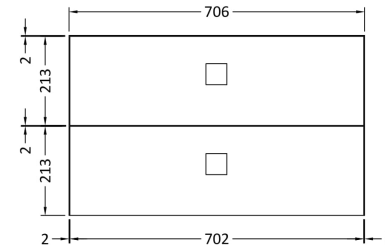

Sales Code: SAR194

Description: 700 W/H 2 Drawer Unit

Product Dimensions

Height (mm):	430
Width (mm):	710
Depth (mm):	480
Nett Weight (kg):	22

Packaging Dimensions

Height (mm):	500
Width (mm):	700
Depth (mm):	470
Gross Weight (kg):	22

Packaging Data

Box Colour:	Brown Cardboard Box
Box Qty:	1
Label Size:	100 x 50
Label Colour:	White Label
Label Qty:	2

Outer Box Dimensions (If Applicable)

Height (mm):	
Width (mm):	
Depth (mm):	
Gross Weight (kg):	
Barcode:	5056211873877

Product Details

Country of Origin:	Ukraine
Fitting Instruction:	No
CE & UKCA:	N/A
FSC Certified Materials:	Yes
Colour:	Moon White
Construction Method:	Cam & Wood Dowel
Construction Type:	Rigid
Cabinet Finish:	MFC Smooth Matt
Fascia Finish:	MFC Smooth Matt
Cabinet Thickness (mm):	18
Fascia Thickness (mm):	18
Drawer Included:	Yes
Drawer Type:	80mm High Metal Softclose
No of Shelves:	0
Hinge Type:	Not Applicable
Hinge Included:	Not Applicable
Adjustable Legs:	No
Fixings Included:	Yes
Handle Style:	Modern
Waste Shroud:	Yes
Handle Included:	Yes
Handle Type:	Square