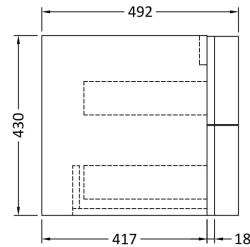

### Product Dimensions

Height (mm):	430
Width (mm):	710
Depth (mm):	480
Nett Weight (kg):	22

### Packaging Dimensions

Height (mm):	500
Width (mm):	700
Depth (mm):	470
Gross Weight (kg):	22

### Product Dimensions

Height (mm):	448
Width (mm):	305
Depth (mm):	440
Nett Weight (kg):	14

### Packaging Dimensions

Height (mm):	450
Width (mm):	320
Depth (mm):	425
Gross Weight (kg):	14