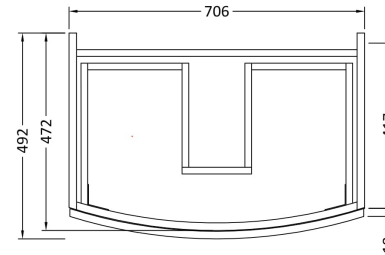

### Product Dimensions

Height (mm):	430
Width (mm):	710
Depth (mm):	480
Nett Weight (kg):	22

### Packaging Dimensions

Height (mm):	500
Width (mm):	700
Depth (mm):	470
Gross Weight (kg):	22

### Product Dimensions

Height (mm):	448
Width (mm):	305
Depth (mm):	440
Nett Weight (kg):	14

### Packaging Dimensions

Height (mm):	450
Width (mm):	320
Depth (mm):	425
Gross Weight (kg):	14