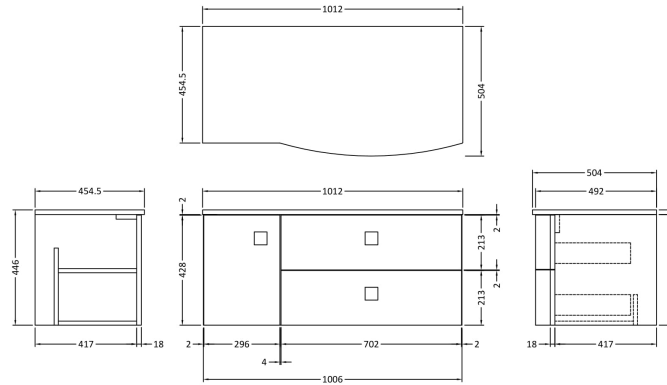

Sales Code: SAR303R

Description: 1000mm Cabinet With Marble Top Rh

Packaging Details

Barcode: 5056211888178