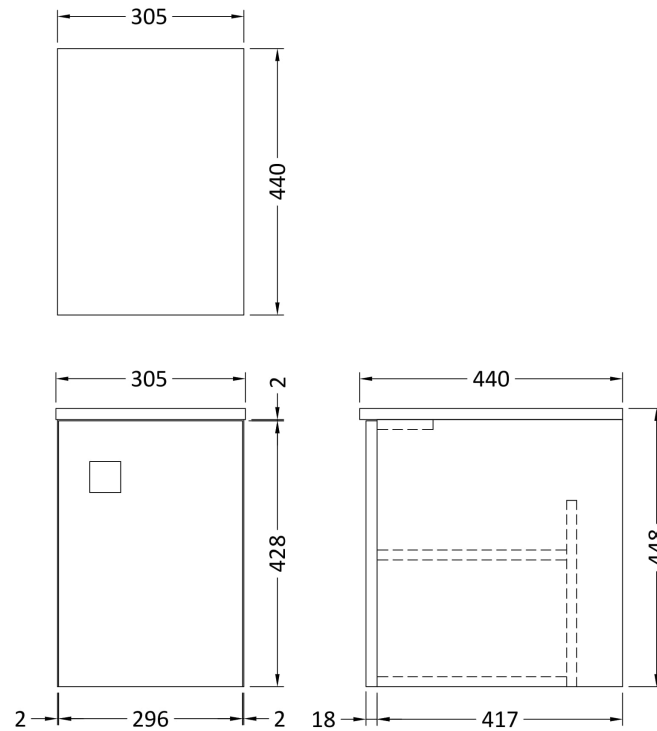

### Product Dimensions

Height (mm):	430
Width (mm):	710
Depth (mm):	480
Nett Weight (kg):	22

### Packaging Dimensions

Height (mm):	500
Width (mm):	700
Depth (mm):	470
Gross Weight (kg):	22

### Outer Box Dimensions (If Applicable)

Height (mm):	
Width (mm):	
Depth (mm):	
Gross Weight (kg):	
Barcode:	5056211873860

### Product Dimensions

Height (mm):	448
Width (mm):	305
Depth (mm):	440
Nett Weight (kg):	14