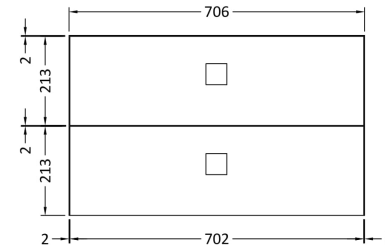

### Product Dimensions

Height (mm):	430
Width (mm):	710
Depth (mm):	480
Nett Weight (kg):	22

### Packaging Dimensions

Height (mm):	500
Width (mm):	700
Depth (mm):	470
Gross Weight (kg):	22

### Outer Box Dimensions (If Applicable)

Height (mm):	
Width (mm):	
Depth (mm):	
Gross Weight (kg):	
Barcode:	5056211873860

### Product Dimensions

Height (mm):	448
Width (mm):	305
Depth (mm):	440
Nett Weight (kg):	14