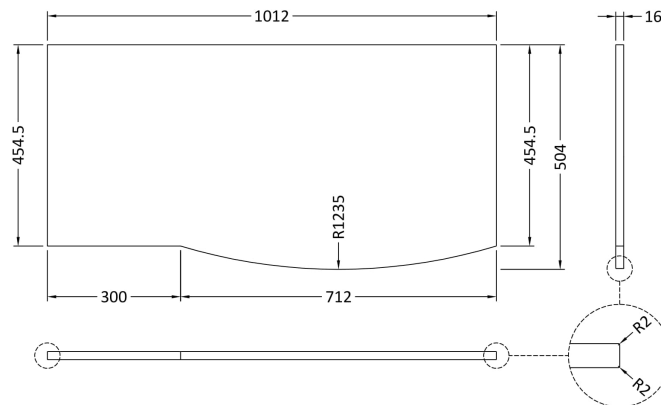

### Outer Box Dimensions (If Applicable)

Height (mm):	
Width (mm):	
Depth (mm):	
Gross Weight (kg):	
Barcode:	5056211873860

### Product Dimensions

Height (mm):	448
Width (mm):	305
Depth (mm):	440
Nett Weight (kg):	14

### Outer Box Dimensions (If Applicable)

Height (mm):	
Width (mm):	
Depth (mm):	
Gross Weight (kg):	
Barcode:	5056211873891

**Sales Code:** SMB101

**Description:** 1000 Sarena Marble Top

**Product Dimensions**

Height (mm):	18
Width (mm):	1012
Depth (mm):	504
Nett Weight (kg):	18

**Packaging Dimensions**

Height (mm):	80
Width (mm):	1020
Depth (mm):	514
Gross Weight (kg):	18.5