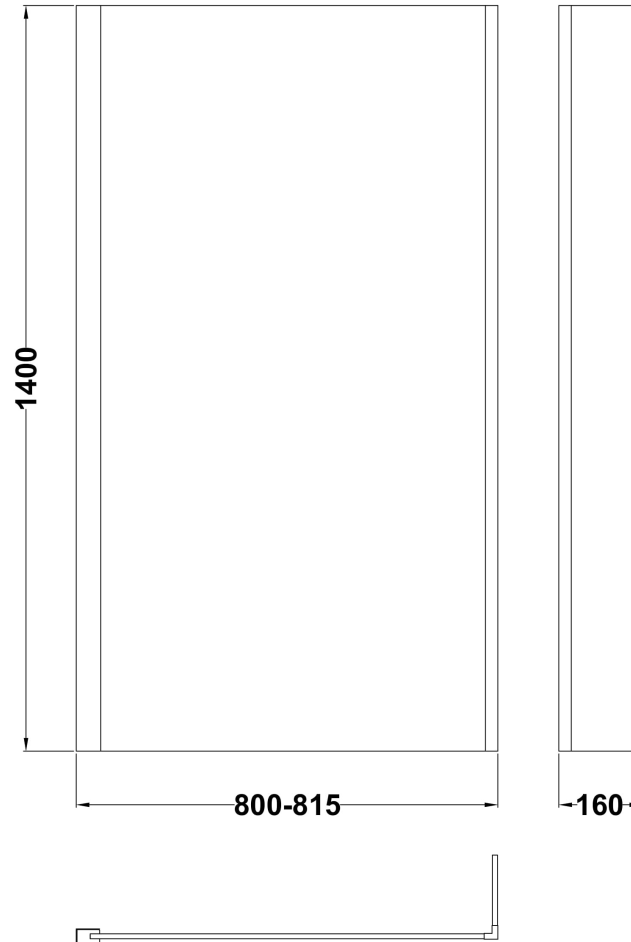

Sales Code: SBATH06

Description: Square Showerbath Pack Rh

Packaging Details

Barcode: 5055275824030

Sales Code: WBS300

Description: 1700 Sq Showerbath Front Panel Cw Fixing

Product Dimensions

Length (mm):	1695
Width (mm):	500
Depth (mm):	167
Nett Weight (kg):	3.4

Packaging Dimensions

Length (mm):	1720
Width (mm):	515
Depth (mm):	35
Gross Weight (kg):	3.4

Packaging Data

Box Colour:	Polybagged With End Caps
Box Qty:	1
Label Size:	300 x 35
Label Colour:	White Label
Label Qty:	1

Outer Box Dimensions (If Applicable)

Length (mm):	
Width (mm):	
Height (mm):	
Gross Weight (kg):	
Barcode:	5055369083596

Product Details

Country of Origin:	Turkey
Fitting Instruction:	No
Certification:	FSC: CE & UKCA:
Material Colour Reference:	European White
Product Material:	Acrylic
Material Thickness:	2mm
Volume (Ltr):	N/A
Displaced Capacity:	N/A
Leg Set Included:	Not Applicable
Waste Included:	Not Applicable
Drilled/Undrilled:	Not Applicable
Includes Grips:	Not Applicable
Embossed:	Not Applicable
No of Tapholes:	Not Applicable
Anti-Slip:	Not Applicable

Sales Code: NSBS2

Description: Sq Fixed Screen, Fixed Return (6)

Product Dimensions

Height (mm):	1400
Width (mm):	815
Depth (mm):	38
Nett Weight (kg):	18

Packaging Dimensions

Height (mm):	55
Width (mm):	810
Length (mm):	1460
Gross Weight (kg):	18.7