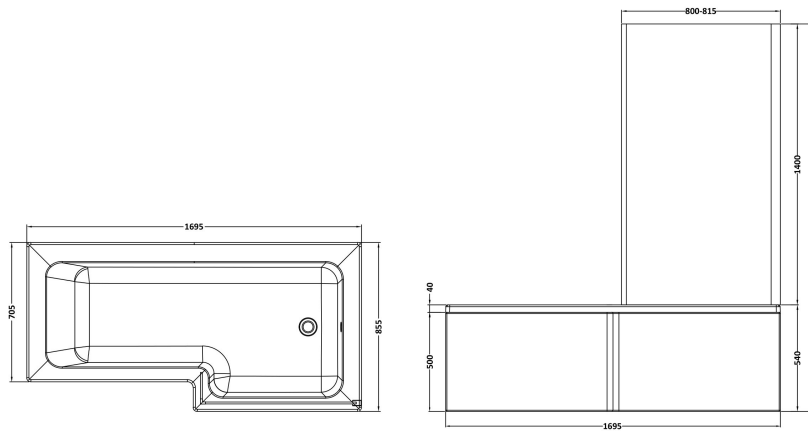

Sales Code: SBATH06

Description: Square Showerbath Pack Rh

Packaging Details

Barcode: 5055275824030

Sales Code: WBS300

Description: 1700 Sq Showerbath Front Panel Cw Fixing

Product Dimensions

Length (mm):	1695
Width (mm):	500
Depth (mm):	167
Nett Weight (kg):	3.4

Packaging Dimensions

Length (mm):	1720
Width (mm):	515
Depth (mm):	35
Gross Weight (kg):	3.4

Packaging Data

Box Colour:	Polybagged With End Caps
Box Qty:	1
Label Size:	300 x 35
Label Colour:	White Label
Label Qty:	1

Outer Box Dimensions (If Applicable)

Length (mm):	
Width (mm):	
Height (mm):	
Gross Weight (kg):	
Barcode:	5055369083596

Product Details

Country of Origin:	Turkey
Fitting Instruction:	No
Certification:	FSC: CE & UKCA:
Material Colour Reference:	European White
Product Material:	Acrylic
Material Thickness:	2mm
Volume (Ltr):	N/A
Displaced Capacity:	N/A
Leg Set Included:	Not Applicable
Waste Included:	Not Applicable
Drilled/Undrilled:	Not Applicable
Includes Grips:	Not Applicable
Embossed:	Not Applicable
No of Tapholes:	Not Applicable
Anti-Slip:	Not Applicable

Sales Code: NSBS2

Description: Sq Fixed Screen, Fixed Return (6)

Product Dimensions

Height (mm):	1400
Width (mm):	815
Depth (mm):	38
Nett Weight (kg):	18

Packaging Dimensions

Height (mm):	55
Width (mm):	810
Length (mm):	1460
Gross Weight (kg):	18.7