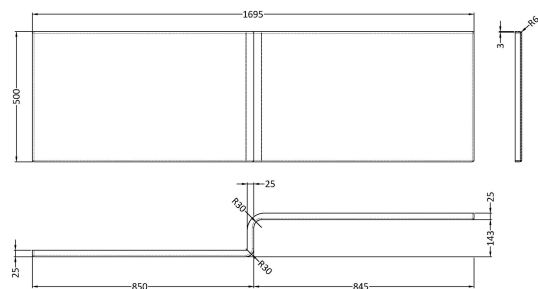

Sales Code: SBATH06

Description: Square Showerbath Pack Rh

Packaging Details

Barcode: 5055275824030

Sales Code: WBS300

Description: 1700 Sq Showerbath Front Panel Cw Fixing

Product Dimensions

Length (mm):	1695
Width (mm):	500
Depth (mm):	167
Nett Weight (kg):	3.4

Packaging Dimensions

Length (mm):	1720
Width (mm):	515
Depth (mm):	35
Gross Weight (kg):	3.4

Packaging Data

Box Colour:	Polybagged With End Caps
Box Qty:	1
Label Size:	300 x 35
Label Colour:	White Label
Label Qty:	1

Outer Box Dimensions (If Applicable)

Length (mm):	
Width (mm):	
Height (mm):	
Gross Weight (kg):	
Barcode:	5055369083596

Product Details

Country of Origin:	Turkey
Fitting Instruction:	No
Certification:	FSC: CE & UKCA:
Material Colour Reference:	European White
Product Material:	Acrylic
Material Thickness:	2mm
Volume (Ltr):	N/A
Displaced Capacity:	N/A
Leg Set Included:	Not Applicable
Waste Included:	Not Applicable
Drilled/Undrilled:	Not Applicable
Includes Grips:	Not Applicable
Embossed:	Not Applicable
No of Tapholes:	Not Applicable
Anti-Slip:	Not Applicable

Sales Code: NSBS2

Description: Sq Fixed Screen, Fixed Return (6)

Product Dimensions

Height (mm):	1400
Width (mm):	815
Depth (mm):	38
Nett Weight (kg):	18

Packaging Dimensions

Height (mm):	55
Width (mm):	810
Length (mm):	1460
Gross Weight (kg):	18.7