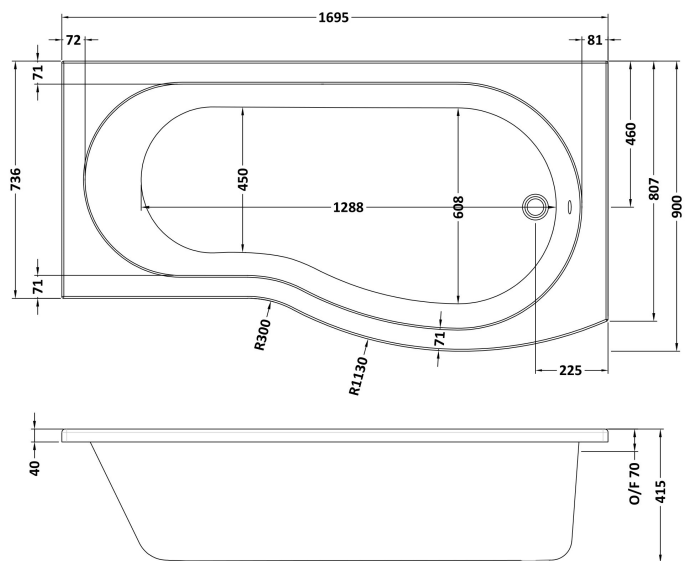

### Packaging Details

Barcode: 5055275823996

Sales Code: WBL001

Description: Bath Leg Set

**Product Dimensions**

Length (mm):	650
Width (mm):	650
Depth (mm):	60
Nett Weight (kg):	2.5

**Packaging Dimensions**

Length (mm):	665
Width (mm):	55
Depth (mm):	42
Gross Weight (kg):	2.5

**Packaging Data**

Box Colour:	Brown Cardboard Sleeve
Box Qty:	1
Label Size:	100 x 50
Label Colour:	White Label
Label Qty:	2

**Outer Box Dimensions (If Applicable)**

### Product Dimensions

Length (mm):	1695
Width (mm):	900
Depth (mm):	415
Nett Weight (kg):	18.75

### Packaging Dimensions

Length (mm):	1700
Width (mm):	900
Depth (mm):	415
Gross Weight (kg):	19