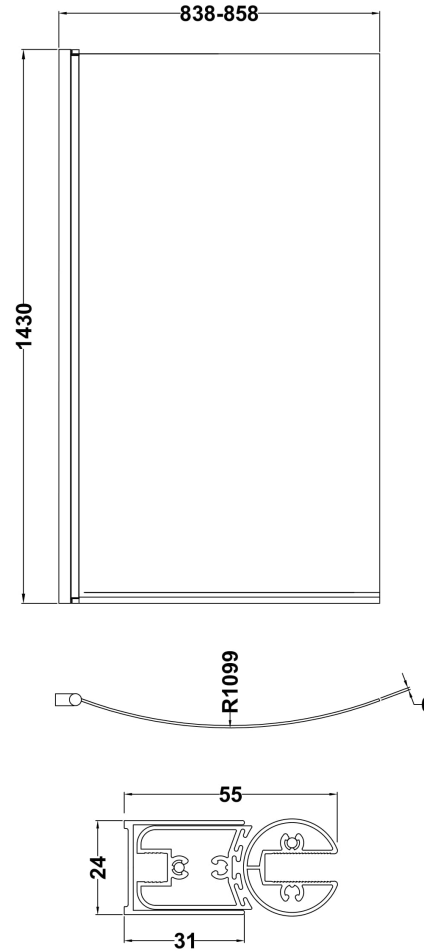

### Outer Box Dimensions (If Applicable)

Length (mm):	
Width (mm):	
Height (mm):	
Gross Weight (kg):	
Barcode:	5055369083541

**Sales Code:** WBB200

**Description:** 1700 B Shaped Front Panel Cw Fixing Kit

**Product Dimensions**

Length (mm):	1695
Width (mm):	500
Depth (mm):	150
Nett Weight (kg):	1

**Packaging Dimensions**

Length (mm):	1700
Width (mm):	520
Depth (mm):	30
Gross Weight (kg):	1

**Packaging Data**

Box Colour:	Polybagged With End Caps
Box Qty:	1
Label Size:	100 x 50
Label Colour:	White Label
Label Qty:	1

**Outer Box Dimensions (If Applicable)**

Length (mm):	
Width (mm):	
Height (mm):	
Gross Weight (kg):	
Barcode:	5055275821169

### Product Dimensions

Height (mm):	1430
Width (mm):	858
Depth (mm):	38
Nett Weight (kg):	20