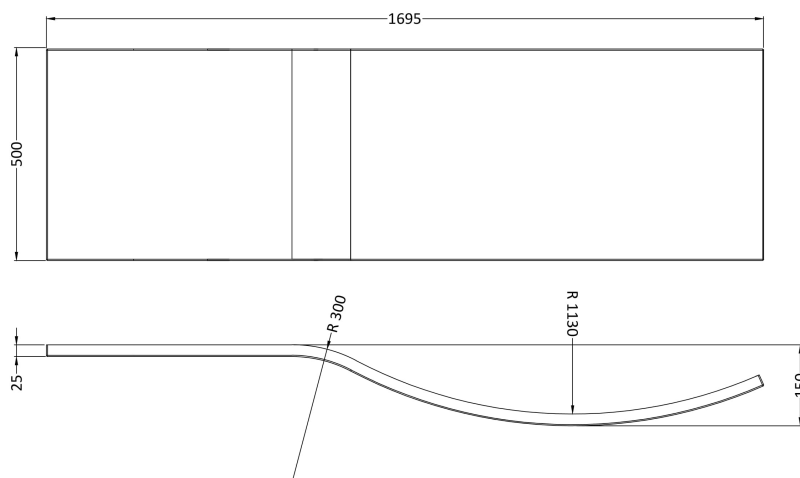

Sales Code: WBB200

Description: 1700 B Shaped Front Panel Cw Fixing Kit

Product Dimensions

Length (mm):	1695
Width (mm):	500
Depth (mm):	150
Nett Weight (kg):	1

Packaging Dimensions

Length (mm):	1700
Width (mm):	520
Depth (mm):	30
Gross Weight (kg):	1

Packaging Data

Box Colour:	Polybagged With End Caps
Box Qty:	1
Label Size:	100 x 50
Label Colour:	White Label
Label Qty:	1

Outer Box Dimensions (If Applicable)

Length (mm):	
Width (mm):	
Height (mm):	
Gross Weight (kg):	
Barcode:	5055275821169

Product Details

Country of Origin:	United Kingdom
Fitting Instruction:	No
Certification:	FSC: CE & UKCA:
Material Colour Reference:	European White
Product Material:	Acrylic
Material Thickness:	2mm
Volume (Ltr):	N/A
Displaced Capacity:	N/A
Leg Set Included:	Not Applicable
Waste Included:	Not Applicable
Drilled/Undrilled:	Not Applicable
Includes Grips:	Not Applicable
Embossed:	Not Applicable
No of Tapholes:	Not Applicable
Anti-Slip:	Not Applicable