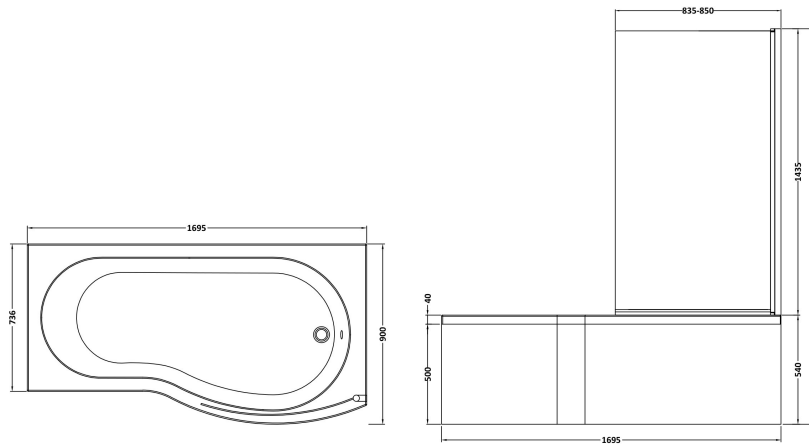

### Packaging Details

Barcode: 5055275823996

Sales Code: WBL001

Description: Bath Leg Set

**Product Dimensions**

Length (mm):	650
Width (mm):	650
Depth (mm):	60
Nett Weight (kg):	2.5

**Packaging Dimensions**

Length (mm):	665
Width (mm):	55
Depth (mm):	42
Gross Weight (kg):	2.5

**Packaging Data**

Box Colour:	Brown Cardboard Sleeve
Box Qty:	1
Label Size:	100 x 50
Label Colour:	White Label
Label Qty:	2

**Outer Box Dimensions (If Applicable)**

### Product Dimensions

Length (mm):	1695
Width (mm):	900
Depth (mm):	415
Nett Weight (kg):	18.75

### Packaging Dimensions

Length (mm):	1700
Width (mm):	900
Depth (mm):	415
Gross Weight (kg):	19