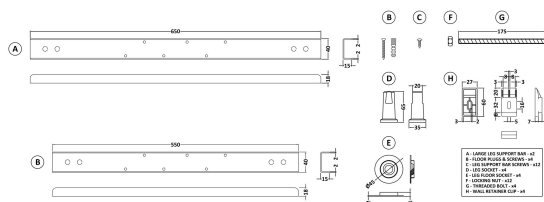

### Packaging Details

Barcode: 5055275823996

Sales Code: WBL001

Description: Bath Leg Set

**Product Dimensions**

Length (mm):	650
Width (mm):	650
Depth (mm):	60
Nett Weight (kg):	2.5

**Packaging Dimensions**

Length (mm):	665
Width (mm):	55
Depth (mm):	42
Gross Weight (kg):	2.5

**Packaging Data**

Box Colour:	Brown Cardboard Sleeve
Box Qty:	1
Label Size:	100 x 50
Label Colour:	White Label
Label Qty:	2

**Outer Box Dimensions (If Applicable)**

### Product Dimensions

Length (mm):	1695
Width (mm):	900
Depth (mm):	415
Nett Weight (kg):	18.75

### Packaging Dimensions

Height (mm):	50
Width (mm):	895
Length (mm):	1435
Gross Weight (kg):	20.7