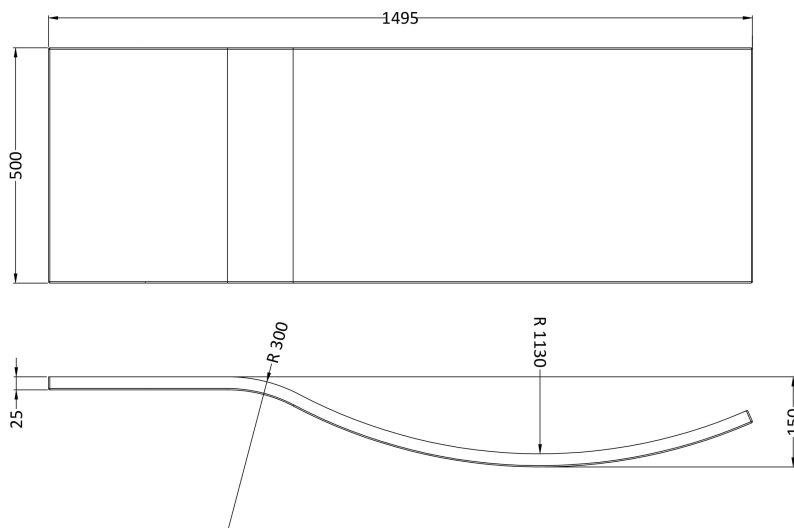

Sales Code: WBL001

Description: Bath Leg Set

Product Dimensions

Length (mm):	650
Width (mm):	650
Depth (mm):	60
Nett Weight (kg):	2.5

Packaging Dimensions

Length (mm):	665
Width (mm):	55
Depth (mm):	42
Gross Weight (kg):	2.5

Product Dimensions

Length (mm):	1495
Width (mm):	500
Depth (mm):	150
Nett Weight (kg):	1

Packaging Dimensions

Length (mm):	1500
Width (mm):	520
Depth (mm):	30
Gross Weight (kg):	1

Packaging Data

Box Colour:	Polybagged With End Caps
Box Qty:	1
Label Size:	100 x 50
Label Colour:	White Label
Label Qty:	1

Outer Box Dimensions (If Applicable)

Length (mm):	
Width (mm):	
Height (mm):	
Gross Weight (kg):	
Barcode:	5055275824559

Product Details

Country of Origin:	Turkey
Fitting Instruction:	No
Certification:	FSC: CE & UKCA:
Material Colour Reference:	European White
Product Material:	Acrylic
Material Thickness:	2mm
Volume (Ltr):	N/A
Displaced Capacity:	N/A
Leg Set Included:	Not Applicable
Waste Included:	Not Applicable
Drilled/Undrilled:	Not Applicable
Includes Grips:	Not Applicable
Embossed:	Not Applicable
No of Tapholes:	Not Applicable
Anti-Slip:	Not Applicable

Product Details

Country of Origin:	China
Fitting Instruction:	No
CE & UKCA:	Yes
Profile Material:	Aluminium
Profile Finish:	Chrome
Adjustments (mm):	838 - 858
Entry Width (mm):	N/A
Swing In Dim (mm):	780mm
Swing Out Dim (mm):	780mm
Radius (mm):	1099 mm
Glass Thickness (mm):	6
Easy Fit:	No
Easy Clean:	No
Handle Style:	Not Applicable
Handle Material:	Not Applicable
Enclosure Design:	Frameless
Wheel Type:	Not Applicable
Support Bar Included:	Support Bar Not Included
Extras:	None