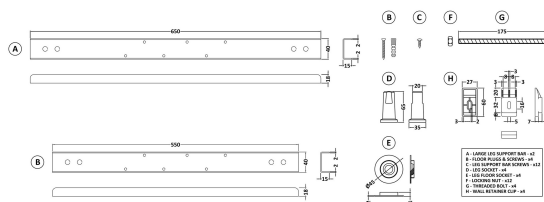

Outer Box Dimensions (If Applicable)

Length (mm):	
Width (mm):	
Height (mm):	
Gross Weight (kg):	
Barcode:	5055275824542

Product Details

Country of Origin:	Turkey
Fitting Instruction:	No
Certification:	FSC: CE & UKCA: Yes
Material Colour Reference:	European White
Product Material:	Acrylic
Material Thickness:	4mm
Volume (Ltr):	168L
Displaced Capacity:	98L
Leg Set Included:	Legset Not Included
Waste Included:	Waste Not Included
Drilled/Undrilled:	Undrilled For Taps
Includes Grips:	No Grips Supplied
Embossed:	No
No of Tapholes:	None
Anti-Slip:	No

Sales Code: WBL001

Description: Bath Leg Set

Product Dimensions

Length (mm):	650
Width (mm):	650
Depth (mm):	60
Nett Weight (kg):	2.5

Packaging Dimensions

Length (mm):	665
Width (mm):	55
Depth (mm):	42
Gross Weight (kg):	2.5

Packaging Data

Box Colour:	Brown Cardboard Sleeve
Box Qty:	1
Label Size:	100 x 50
Label Colour:	White Label
Label Qty:	2

Outer Box Dimensions (If Applicable)

Length (mm):	
Width (mm):	
Height (mm):	
Gross Weight (kg):	
Barcode:	5056211809197

Product Details

Country of Origin:	China
Fitting Instruction:	No
CE & UKCA:	Yes
Profile Material:	Aluminium
Profile Finish:	Chrome
Adjustments (mm):	838 - 858
Entry Width (mm):	N/A
Swing In Dim (mm):	780mm
Swing Out Dim (mm):	780mm
Radius (mm):	1099 mm
Glass Thickness (mm):	6
Easy Fit:	No
Easy Clean:	No
Handle Style:	Not Applicable
Handle Material:	Not Applicable
Enclosure Design:	Frameless
Wheel Type:	Not Applicable
Support Bar Included:	Support Bar Not Included
Extras:	None