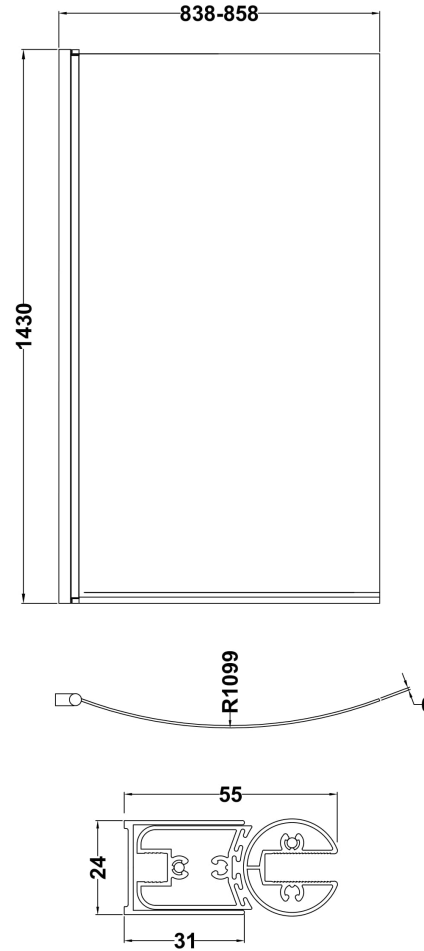

Outer Box Dimensions (If Applicable)

Length (mm):	
Width (mm):	
Height (mm):	
Gross Weight (kg):	
Barcode:	5055275824542

Product Details

Country of Origin:	Turkey
Fitting Instruction:	No
Certification:	FSC: CE & UKCA: Yes
Material Colour Reference:	European White
Product Material:	Acrylic
Material Thickness:	4mm
Volume (Ltr):	168L
Displaced Capacity:	98L
Leg Set Included:	Legset Not Included
Waste Included:	Waste Not Included
Drilled/Undrilled:	Undrilled For Taps
Includes Grips:	No Grips Supplied
Embossed:	No
No of Tapholes:	None
Anti-Slip:	No

Product Dimensions

Length (mm):	1495
Width (mm):	500
Depth (mm):	150
Nett Weight (kg):	1

Packaging Dimensions

Length (mm):	1500
Width (mm):	520
Depth (mm):	30
Gross Weight (kg):	1

Packaging Data

Box Colour:	Polybagged With End Caps
Box Qty:	1
Label Size:	100 x 50
Label Colour:	White Label
Label Qty:	1

Outer Box Dimensions (If Applicable)

Length (mm):	
Width (mm):	
Height (mm):	
Gross Weight (kg):	
Barcode:	5055275824559

Product Details

Country of Origin:	Turkey
Fitting Instruction:	No
Certification:	FSC: CE & UKCA:
Material Colour Reference:	European White
Product Material:	Acrylic
Material Thickness:	2mm
Volume (Ltr):	N/A
Displaced Capacity:	N/A
Leg Set Included:	Not Applicable
Waste Included:	Not Applicable
Drilled/Undrilled:	Not Applicable
Includes Grips:	Not Applicable
Embossed:	Not Applicable
No of Tapholes:	Not Applicable
Anti-Slip:	Not Applicable

Sales Code: NBBS1

Description: B Bath Screen (6)

Product Dimensions

Height (mm):	1430
Width (mm):	858
Depth (mm):	38
Nett Weight (kg):	20

Packaging Dimensions

Height (mm):	50
Width (mm):	895
Length (mm):	1435
Gross Weight (kg):	20.7