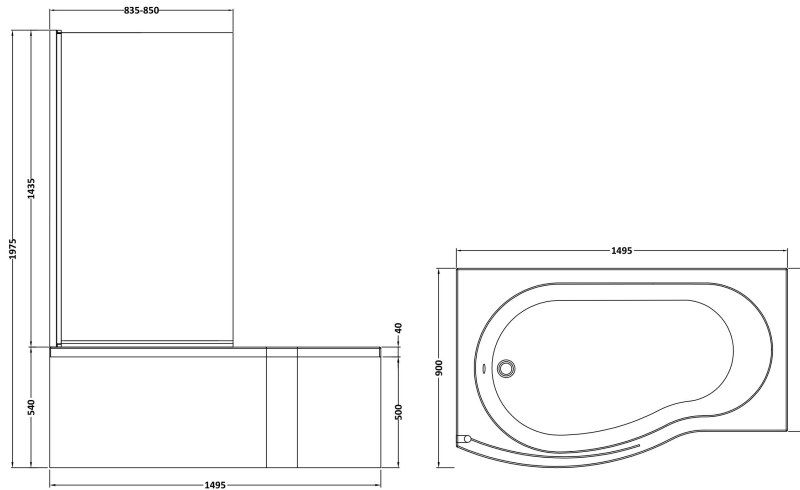

Sales Code: SBATH20

Description: 1500 B Shape S/Bath Pack Lh

Packaging Details

Barcode: 5055275825075

Sales Code: WBB103

Description: 1500mm B Shaped Shower Bath Lh

Product Dimensions

Length (mm):	1495
Width (mm):	900
Depth (mm):	415
Nett Weight (kg):	16.75

Packaging Dimensions

Length (mm):	1500
Width (mm):	900
Depth (mm):	415
Gross Weight (kg):	17

Packaging Data

Box Colour:	Brown Cardboard Sleeve
Box Qty:	1
Label Size:	300 x 35
Label Colour:	White Label
Label Qty:	2

Outer Box Dimensions (If Applicable)

Length (mm):	
Width (mm):	
Height (mm):	
Gross Weight (kg):	
Barcode:	5055275824542

Product Details

Country of Origin:	Turkey
Fitting Instruction:	No
Certification:	FSC: CE & UKCA: Yes
Material Colour Reference:	European White
Product Material:	Acrylic
Material Thickness:	4mm
Volume (Ltr):	168L
Displaced Capacity:	98L
Leg Set Included:	Legset Not Included
Waste Included:	Waste Not Included
Drilled/Undrilled:	Undrilled For Taps
Includes Grips:	No Grips Supplied
Embossed:	No
No of Tapholes:	None
Anti-Slip:	No

Sales Code: WBL001

Description: Bath Leg Set

Product Dimensions

Length (mm):	650
Width (mm):	650
Depth (mm):	60
Nett Weight (kg):	2.5

Packaging Dimensions

Length (mm):	665
Width (mm):	55
Depth (mm):	42
Gross Weight (kg):	2.5