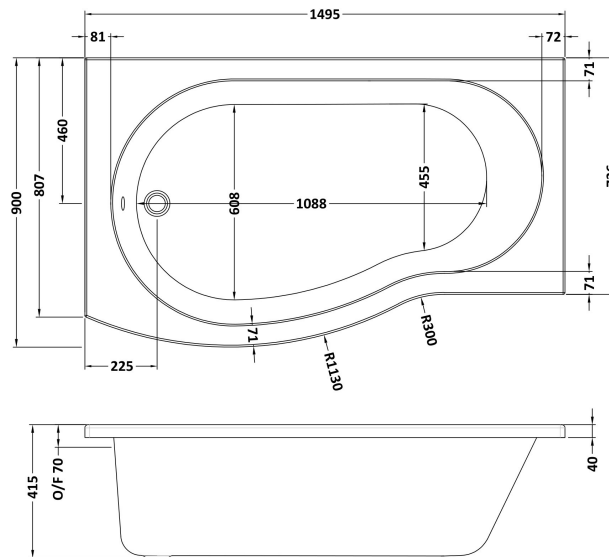

Sales Code: SBATH20

Description: 1500 B Shape S/Bath Pack Lh

Packaging Details

Barcode: 5055275825075

Sales Code: WBB103

Description: 1500mm B Shaped Shower Bath Lh

Product Dimensions

Length (mm):	1495
Width (mm):	900
Depth (mm):	415
Nett Weight (kg):	16.75

Packaging Dimensions

Length (mm):	1500
Width (mm):	900
Depth (mm):	415
Gross Weight (kg):	17

Packaging Data

Box Colour:	Brown Cardboard Sleeve
Box Qty:	1
Label Size:	300 x 35
Label Colour:	White Label
Label Qty:	2

Outer Box Dimensions (If Applicable)

Length (mm):	
Width (mm):	
Height (mm):	
Gross Weight (kg):	
Barcode:	5055275824542

Product Details

Country of Origin:	Turkey
Fitting Instruction:	No
Certification:	FSC: CE & UKCA: Yes
Material Colour Reference:	European White
Product Material:	Acrylic
Material Thickness:	4mm
Volume (Ltr):	168L
Displaced Capacity:	98L
Leg Set Included:	Legset Not Included
Waste Included:	Waste Not Included
Drilled/Undrilled:	Undrilled For Taps
Includes Grips:	No Grips Supplied
Embossed:	No
No of Tapholes:	None
Anti-Slip:	No

Sales Code: WBL001

Description: Bath Leg Set

Product Dimensions

Length (mm):	650
Width (mm):	650
Depth (mm):	60
Nett Weight (kg):	2.5

Packaging Dimensions

Length (mm):	665
Width (mm):	55
Depth (mm):	42
Gross Weight (kg):	2.5