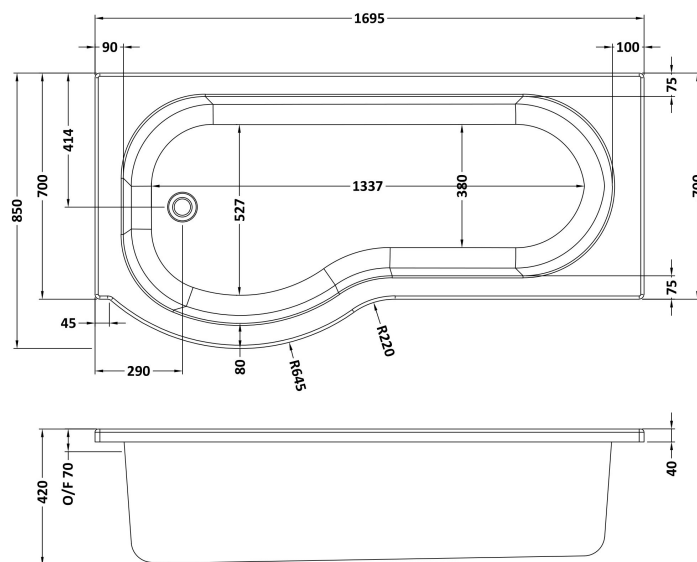

### Product Dimensions

Length (mm):	1700
Width (mm):	850
Depth (mm):	415
Nett Weight (kg):	19

### Packaging Dimensions

Length (mm):	1700
Width (mm):	900
Depth (mm):	415
Gross Weight (kg):	19

**Sales Code:** WBP200

**Description:** 1700mm P Shaped Front Panel

**Product Dimensions**

Length (mm):	1695
Width (mm):	510
Depth (mm):	170
Nett Weight (kg):	2

**Packaging Dimensions**

Length (mm):	1700
Width (mm):	520
Depth (mm):	30
Gross Weight (kg):	2

### Product Dimensions

Height (mm):	1430
Width (mm):	715
Depth (mm):	185
Nett Weight (kg):	18