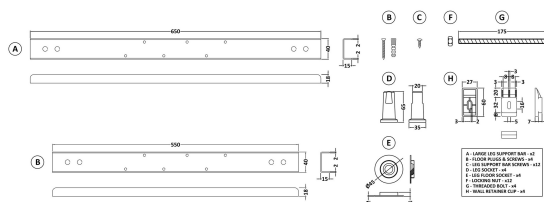

Sales Code: WBL001

Description: Bath Leg Set

Product Dimensions

Length (mm):	650
Width (mm):	650
Depth (mm):	60
Nett Weight (kg):	2.5

Packaging Dimensions

Length (mm):	665
Width (mm):	55
Depth (mm):	42
Gross Weight (kg):	2.5

Packaging Data

Box Colour:	Brown Cardboard Sleeve
Box Qty:	1
Label Size:	100 x 50
Label Colour:	White Label
Label Qty:	2

Outer Box Dimensions (If Applicable)

Length (mm):	
Width (mm):	
Height (mm):	
Gross Weight (kg):	
Barcode:	5056211809197

Product Details

Country of Origin:	Poland
Fitting Instruction:	No
Certification:	FSC: CE & UKCA:

Material Colour Reference:

Product Material:

Material Thickness:

Volume (Ltr):

Displaced Capacity:

Leg Set Included:

Waste Included:

Drilled/Undrilled:

Includes Grips:

Embossed:

No of Tapholes:

Anti-Slip: