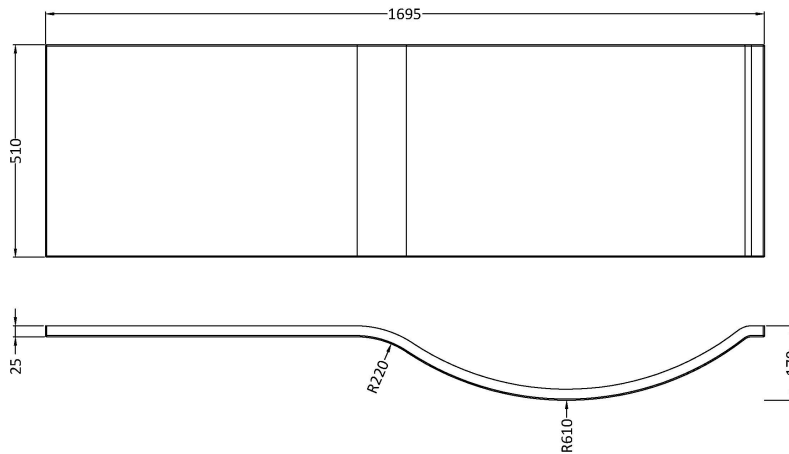

### Product Dimensions

Length (mm):	1700
Width (mm):	850
Depth (mm):	415
Nett Weight (kg):	19

### Packaging Dimensions

Length (mm):	1700
Width (mm):	900
Depth (mm):	415
Gross Weight (kg):	19

### Outer Box Dimensions (If Applicable)

Length (mm):	
Width (mm):	
Height (mm):	
Gross Weight (kg):	
Barcode:	5055275824573

**Sales Code:** WBP200

**Description:** 1700mm P Shaped Front Panel

**Product Dimensions**

Length (mm):	1695
Width (mm):	510
Depth (mm):	170
Nett Weight (kg):	2

**Packaging Dimensions**

Length (mm):	1700
Width (mm):	520
Depth (mm):	30
Gross Weight (kg):	2