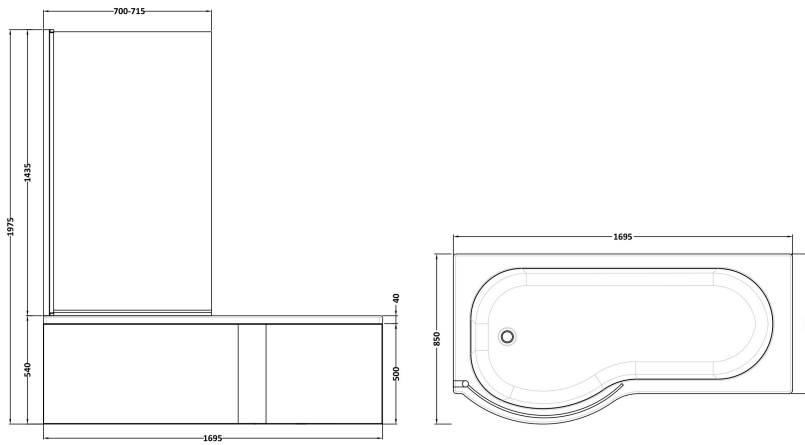

Packaging Details

Barcode: 5055275825099