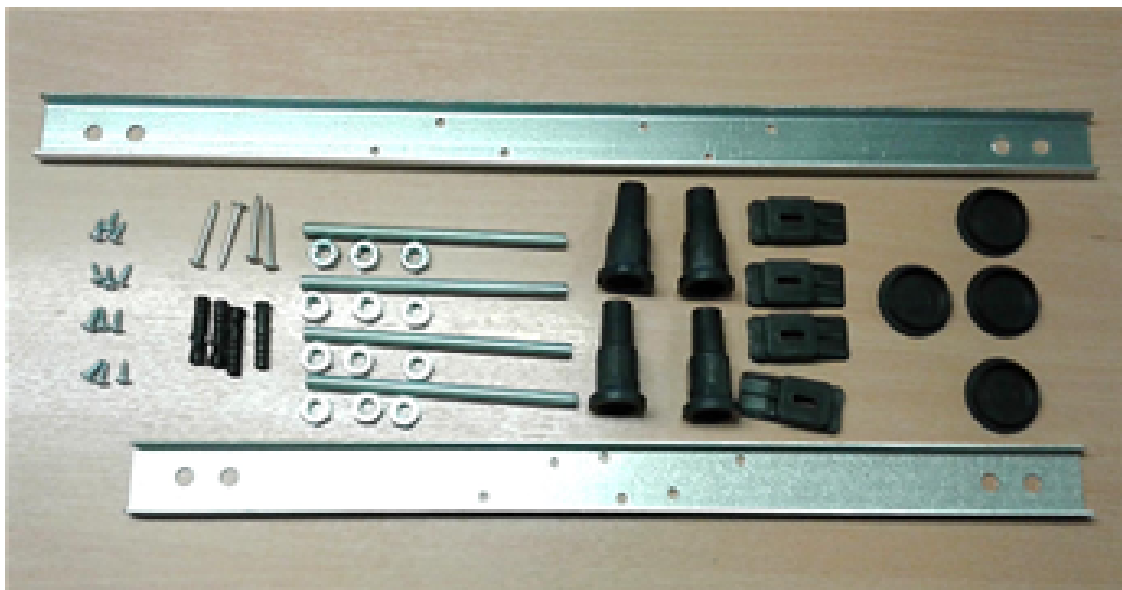

Sales Code: WBL001

Description: Bath Leg Set

Product Dimensions

Length (mm):	650
Width (mm):	650
Depth (mm):	60
Nett Weight (kg):	2.5

Packaging Dimensions

Length (mm):	665
Width (mm):	55
Depth (mm):	42
Gross Weight (kg):	2.5

Packaging Data

Box Colour:	Brown Cardboard Sleeve
Box Qty:	1
Label Size:	100 x 50
Label Colour:	White Label
Label Qty:	2

Outer Box Dimensions (If Applicable)

Length (mm):	
Width (mm):	
Height (mm):	
Gross Weight (kg):	
Barcode:	5056211809197

Product Details

Country of Origin:	Poland
Fitting Instruction:	No
Certification:	FSC: CE & UKCA:

Material Colour Reference:

Product Material:

Material Thickness:

Volume (Ltr):

Displaced Capacity:

Leg Set Included:

Waste Included:

Drilled/Undrilled:

Includes Grips:

Embossed:

No of Tapholes:

Anti-Slip: