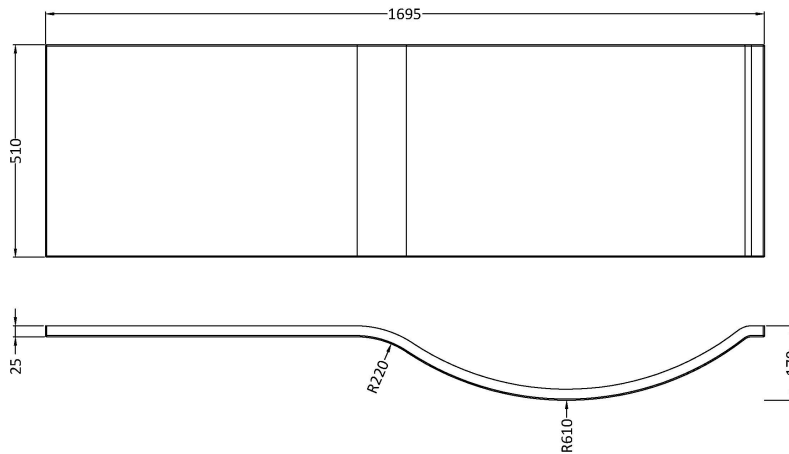

Sales Code: SBATH23

Description: 1700 P Shape S/Bath Pack Rh

Packaging Details

Barcode: 5055275825105

Sales Code: WBP200

Description: 1700mm P Shaped Front Panel

Product Dimensions

Length (mm):	1695
Width (mm):	510
Depth (mm):	170
Nett Weight (kg):	2

Packaging Dimensions

Length (mm):	1700
Width (mm):	520
Depth (mm):	30
Gross Weight (kg):	2

Packaging Data

Box Colour:	Polybagged With End Caps
Box Qty:	1
Label Size:	100 x 50
Label Colour:	White Label
Label Qty:	1

Outer Box Dimensions (If Applicable)

Length (mm):	
Width (mm):	
Height (mm):	
Gross Weight (kg):	
Barcode:	5055275824580

Product Details

Country of Origin:	Turkey
Fitting Instruction:	No
Certification:	FSC: CE & UKCA:
Material Colour Reference:	European White
Product Material:	Acrylic
Material Thickness:	2mm
Volume (Ltr):	N/A
Displaced Capacity:	N/A
Leg Set Included:	Not Applicable
Waste Included:	Not Applicable
Drilled/Undrilled:	Not Applicable
Includes Grips:	Not Applicable
Embossed:	Not Applicable
No of Tapholes:	None
Anti-Slip:	Not Applicable

Sales Code: NCS0

Description: P Bath Screen (6)

Product Dimensions

Height (mm):	1430
Width (mm):	715
Depth (mm):	185
Nett Weight (kg):	18

Packaging Dimensions

Height (mm):	60
Width (mm):	840
Length (mm):	1460
Gross Weight (kg):	18.73