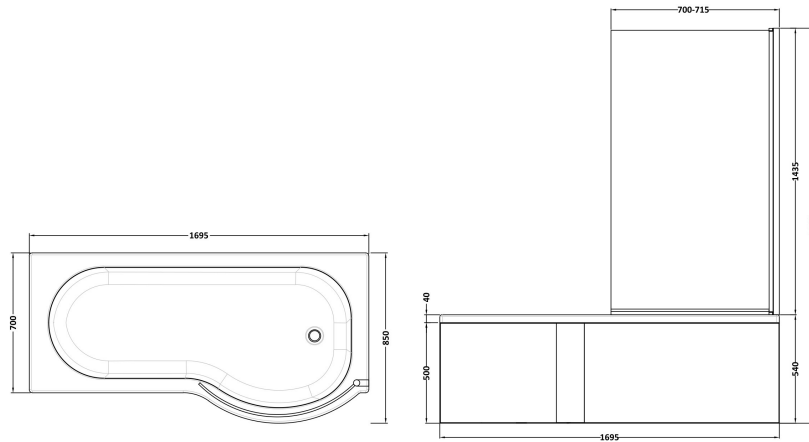

Sales Code: SBATH23

Description: 1700 P Shape S/Bath Pack Rh

Packaging Details

Barcode: 5055275825105

Sales Code: WBP200

Description: 1700mm P Shaped Front Panel

Product Dimensions

Length (mm):	1695
Width (mm):	510
Depth (mm):	170
Nett Weight (kg):	2

Packaging Dimensions

Length (mm):	1700
Width (mm):	520
Depth (mm):	30
Gross Weight (kg):	2

Packaging Data

Box Colour:	Polybagged With End Caps
Box Qty:	1
Label Size:	100 x 50
Label Colour:	White Label
Label Qty:	1

Outer Box Dimensions (If Applicable)

Length (mm):	
Width (mm):	
Height (mm):	
Gross Weight (kg):	
Barcode:	5055275824580

Product Details

Country of Origin:	Turkey
Fitting Instruction:	No
Certification:	FSC: CE & UKCA:
Material Colour Reference:	European White
Product Material:	Acrylic
Material Thickness:	2mm
Volume (Ltr):	N/A
Displaced Capacity:	N/A
Leg Set Included:	Not Applicable
Waste Included:	Not Applicable
Drilled/Undrilled:	Not Applicable
Includes Grips:	Not Applicable
Embossed:	Not Applicable
No of Tapholes:	None
Anti-Slip:	Not Applicable

Sales Code: NCS0

Description: P Bath Screen (6)

Product Dimensions

Height (mm):	1430
Width (mm):	715
Depth (mm):	185
Nett Weight (kg):	18

Packaging Dimensions

Height (mm):	60
Width (mm):	840
Length (mm):	1460
Gross Weight (kg):	18.73