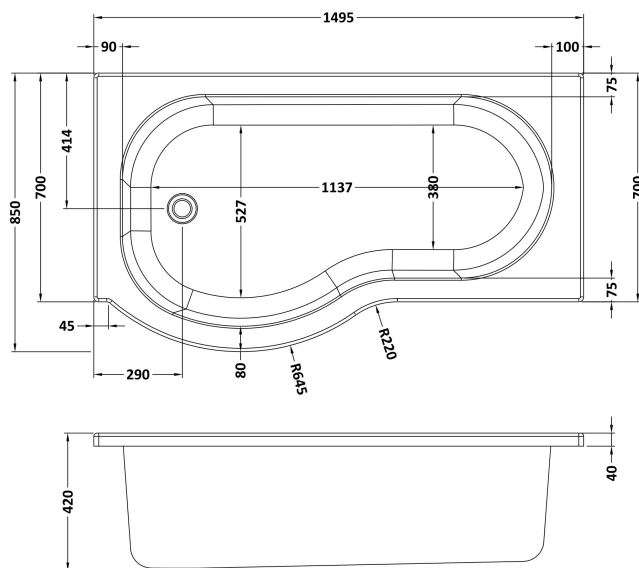

Sales Code: SBATH24

Description: 1500 P Shape S/Bath Pack Lh

Packaging Details

Barcode: 5055275825112

Sales Code: WBP103

Description: 1500mm P Shaped Showerbath Lh

Product Dimensions

Length (mm):	1500
Width (mm):	850
Depth (mm):	415
Nett Weight (kg):	19

Packaging Dimensions

Length (mm):	1500
Width (mm):	900
Depth (mm):	415
Gross Weight (kg):	19

Packaging Data

Box Colour:	Brown Cardboard Sleeve
Box Qty:	1
Label Size:	x
Label Colour:	White Label
Label Qty:	

Outer Box Dimensions (If Applicable)

Length (mm):	
Width (mm):	
Height (mm):	
Gross Weight (kg):	
Barcode:	5055275824627

Product Details

Country of Origin:	Turkey
Fitting Instruction:	No
Certification:	FSC: CE & UKCA:
Material Colour Reference:	
Product Material:	Acrylic
Material Thickness:	
Volume (Ltr):	164L
Displaced Capacity:	94L
Leg Set Included:	Not Applicable
Waste Included:	Not Applicable
Drilled/Undrilled:	Not Applicable
Includes Grips:	Not Applicable
Embossed:	Not Applicable
No of Tapholes:	
Anti-Slip:	Not Applicable

Sales Code: WBP202

Description: 1500mm P Shaped Front Panel

Product Dimensions

Length (mm):	1495
Width (mm):	510
Depth (mm):	170
Nett Weight (kg):	2

Packaging Dimensions

Length (mm):	1500
Width (mm):	520
Depth (mm):	30
Gross Weight (kg):	2