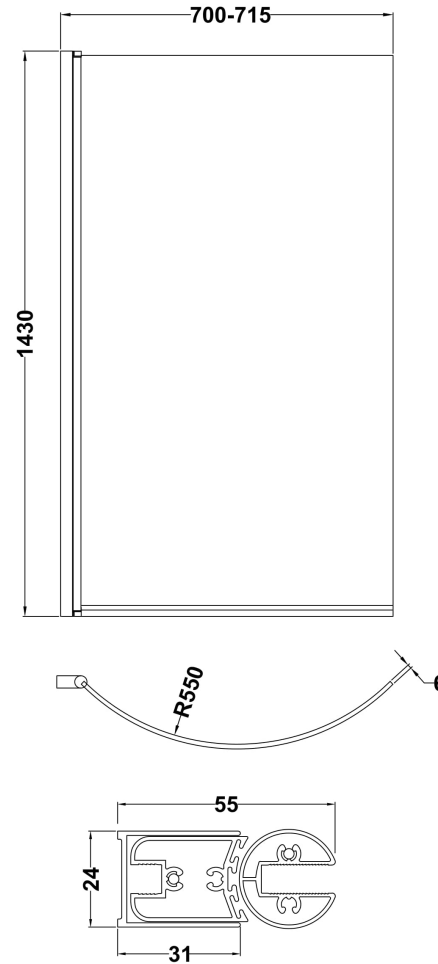

Outer Box Dimensions (If Applicable)

Length (mm):	
Width (mm):	
Height (mm):	
Gross Weight (kg):	
Barcode:	5055275824627

Product Details

Country of Origin:	Turkey
Fitting Instruction:	No
Certification:	FSC: CE & UKCA:
Material Colour Reference:	
Product Material:	Acrylic
Material Thickness:	
Volume (Ltr):	164L
Displaced Capacity:	94L
Leg Set Included:	Not Applicable
Waste Included:	Not Applicable
Drilled/Undrilled:	Not Applicable
Includes Grips:	Not Applicable
Embossed:	Not Applicable
No of Tapholes:	
Anti-Slip:	Not Applicable

Sales Code: WBP202

Description: 1500mm P Shaped Front Panel

Product Dimensions

Length (mm):	1495
Width (mm):	510
Depth (mm):	170
Nett Weight (kg):	2

Packaging Dimensions

Length (mm):	1500
Width (mm):	520
Depth (mm):	30
Gross Weight (kg):	2

Packaging Data

Box Colour:	Polybagged With End Caps
Box Qty:	1
Label Size:	100 x 50
Label Colour:	White Label
Label Qty:	1

Outer Box Dimensions (If Applicable)

Length (mm):	
Width (mm):	
Height (mm):	
Gross Weight (kg):	
Barcode:	5055275824634

Sales Code: NCS0

Description: P Bath Screen (6)

Product Dimensions

Height (mm):	1430
Width (mm):	715
Depth (mm):	185
Nett Weight (kg):	18

Packaging Dimensions

Height (mm):	60
Width (mm):	840
Length (mm):	1460
Gross Weight (kg):	18.73