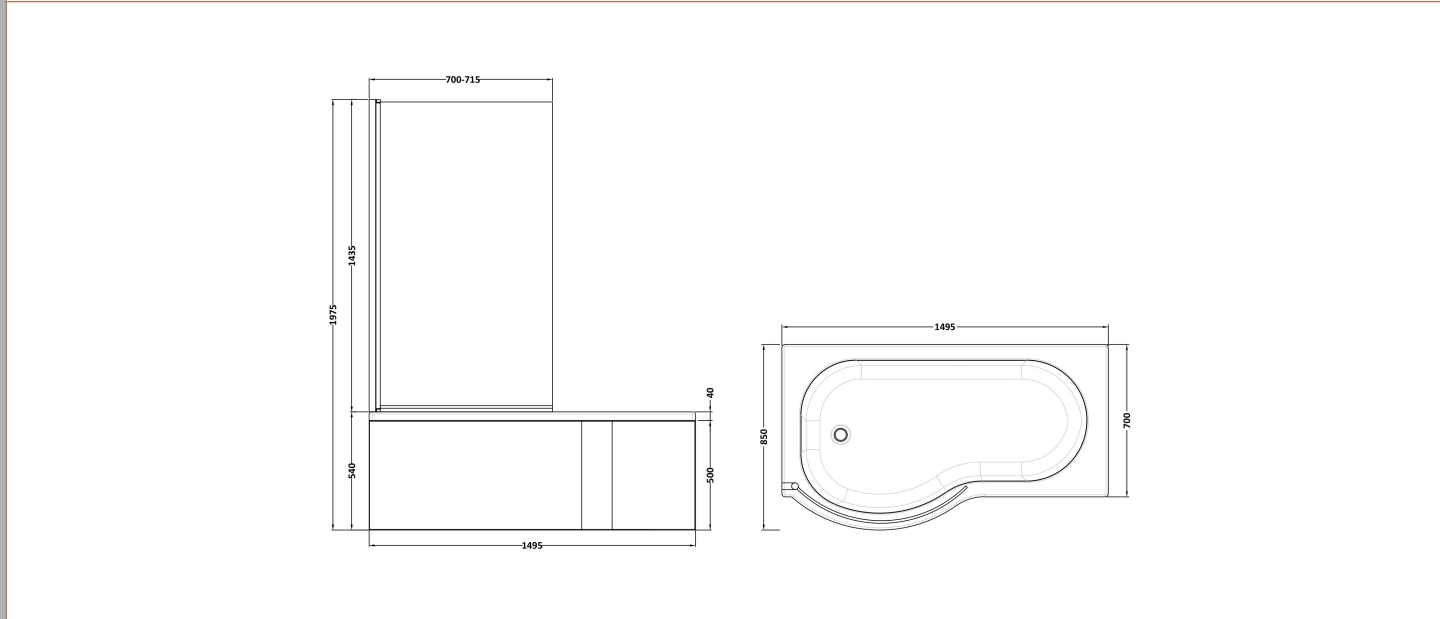

Sales Code: SBATH24

Description: 1500 P Shape S/Bath Pack Lh

Packaging Details

Barcode: 5055275825112

Sales Code: WBP103

Description: 1500mm P Shaped Showerbath Lh

Product Dimensions

Length (mm):	1500
Width (mm):	850
Depth (mm):	415
Nett Weight (kg):	19

Packaging Dimensions

Length (mm):	1500
Width (mm):	900
Depth (mm):	415
Gross Weight (kg):	19

Packaging Data

Box Colour:	Brown Cardboard Sleeve
Box Qty:	1
Label Size:	x
Label Colour:	White Label
Label Qty:	

Outer Box Dimensions (If Applicable)

Length (mm):	
Width (mm):	
Height (mm):	
Gross Weight (kg):	
Barcode:	5055275824627

Product Details

Country of Origin:	Turkey
Fitting Instruction:	No
Certification:	FSC: CE & UKCA:
Material Colour Reference:	
Product Material:	Acrylic
Material Thickness:	
Volume (Ltr):	164L
Displaced Capacity:	94L
Leg Set Included:	Not Applicable
Waste Included:	Not Applicable
Drilled/Undrilled:	Not Applicable
Includes Grips:	Not Applicable
Embossed:	Not Applicable
No of Tapholes:	
Anti-Slip:	Not Applicable

Sales Code: WBP202

Description: 1500mm P Shaped Front Panel

Product Dimensions

Length (mm):	1495
Width (mm):	510
Depth (mm):	170
Nett Weight (kg):	2

Packaging Dimensions

Length (mm):	1500
Width (mm):	520
Depth (mm):	30
Gross Weight (kg):	2