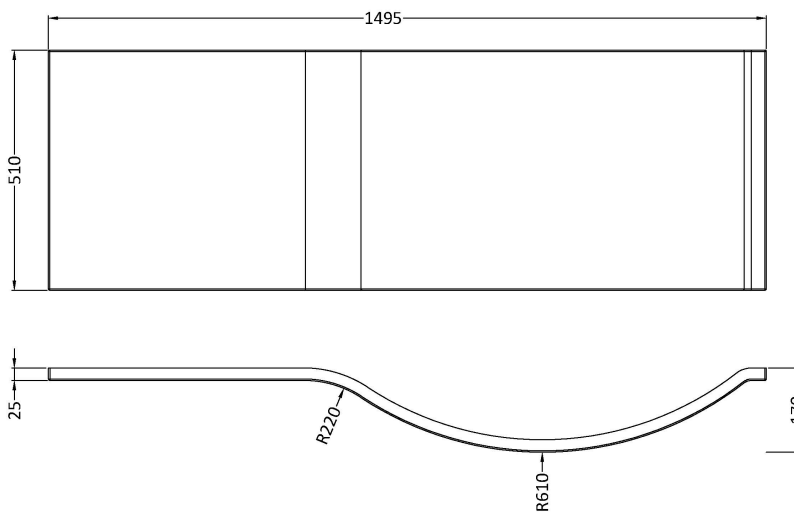

Packaging Dimensions

Length (mm):	1500
Width (mm):	900
Depth (mm):	415
Gross Weight (kg):	19

Packaging Data

Box Colour:	Brown Cardboard Sleeve
Box Qty:	1
Label Size:	x
Label Colour:	White Label
Label Qty:	

Outer Box Dimensions (If Applicable)

Length (mm):	
Width (mm):	
Height (mm):	
Gross Weight (kg):	
Barcode:	5055275824627

Product Details

Country of Origin:	Turkey
Fitting Instruction:	No
Certification:	FSC: CE & UKCA:
Material Colour Reference:	
Product Material:	Acrylic
Material Thickness:	
Volume (Ltr):	164L
Displaced Capacity:	94L
Leg Set Included:	Not Applicable
Waste Included:	Not Applicable
Drilled/Undrilled:	Not Applicable
Includes Grips:	Not Applicable
Embossed:	Not Applicable
No of Tapholes:	
Anti-Slip:	Not Applicable

Sales Code: WBP202

Description: 1500mm P Shaped Front Panel

Product Dimensions

Length (mm):	1495
Width (mm):	510
Depth (mm):	170
Nett Weight (kg):	2

Packaging Dimensions

Length (mm):	1500
Width (mm):	520
Depth (mm):	30
Gross Weight (kg):	2

Sales Code: NCS0

Description: P Bath Screen (6)

Product Dimensions

Height (mm):	1430
Width (mm):	715
Depth (mm):	185
Nett Weight (kg):	18

Packaging Dimensions

Height (mm):	60
Width (mm):	840
Length (mm):	1460
Gross Weight (kg):	18.73