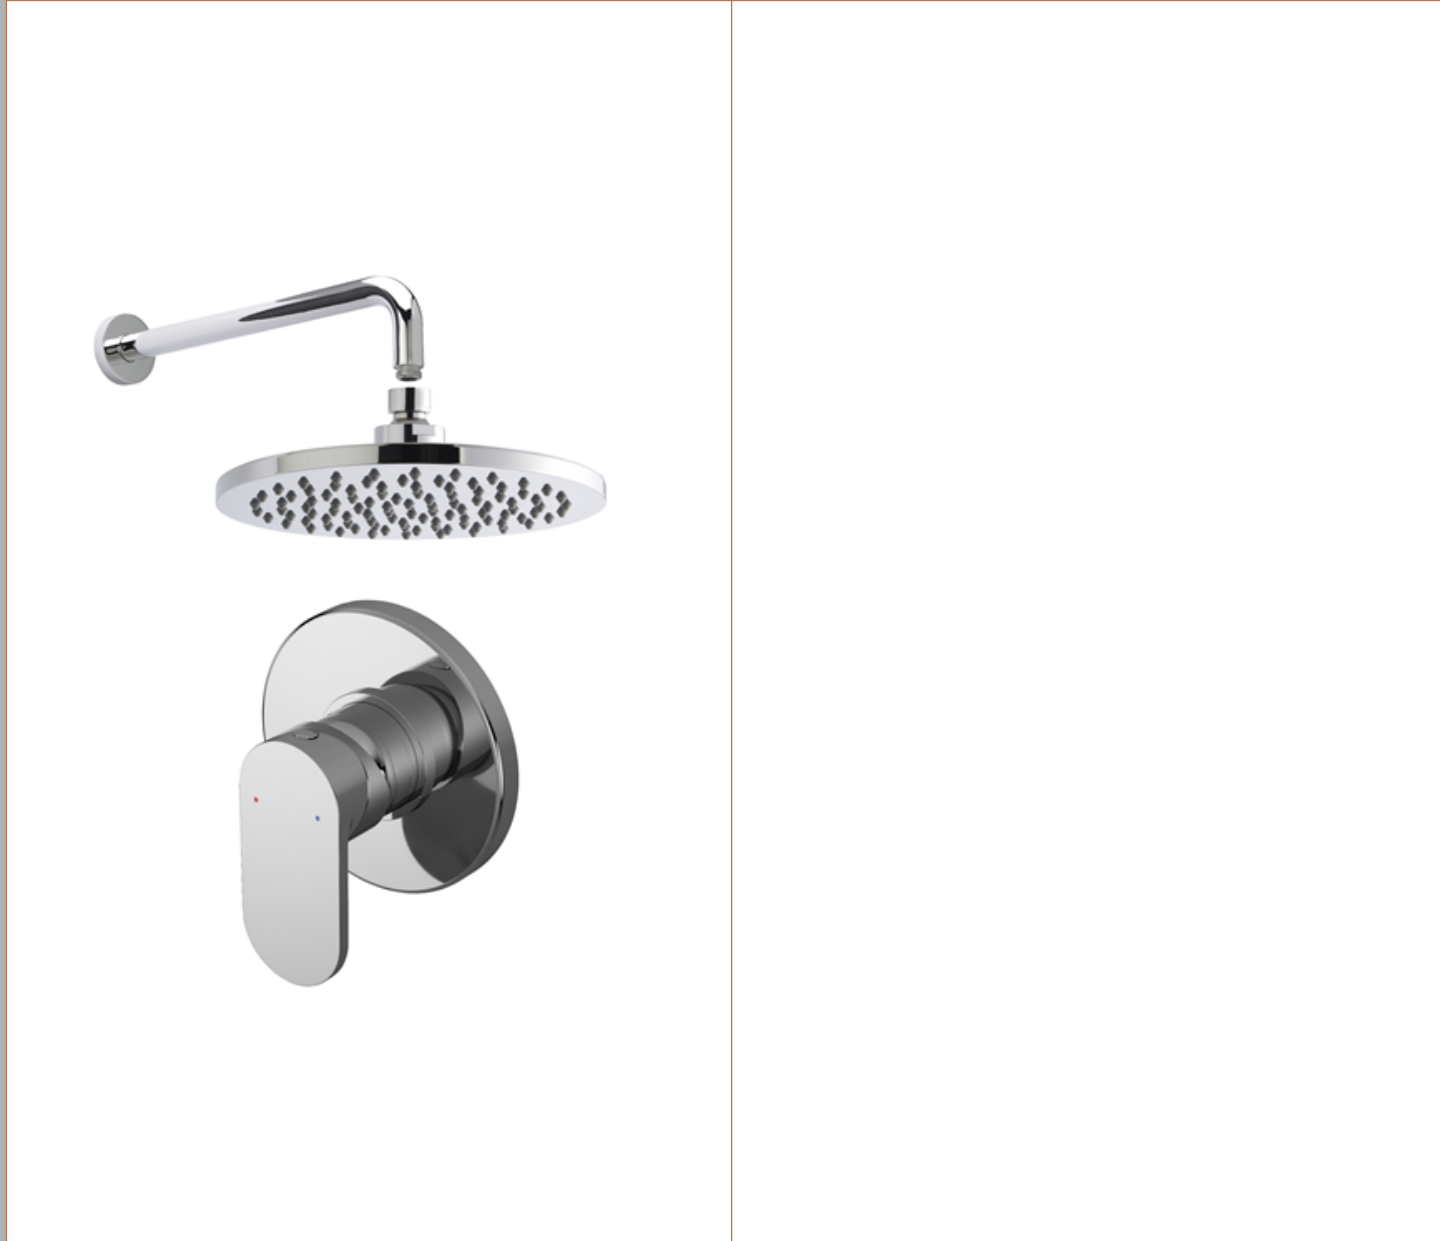

Sales Code: SBR07MV1

Description: Concealed Round Manual Valve Head

Product Dimensions

Length (mm):	
Width (mm):	
Height (mm):	
Depth (mm):	
Nett Weight (kg):	0.1

Packaging Dimensions

Length (mm):	550
Width (mm):	550
Height (mm):	550
Gross Weight (kg):	0.1

Product Details

Country of Origin:	
Fitting Instruction:	No
Product Material:	
Mount Type:	
Outlet Elbow Supplied:	
Easy Clean:	
Head Included:	
Handset Included:	
Body Jets Included:	
No of Body Jets:	
Operating Pressure (bar):	
Valve/Cartridge Type:	
Flow Rates (L/min):	0.1 bar: 0.5 bar: 1 bar: 2 bar: 3 bar:
TMV2 Approved:	Approval No:
TMV3 Approved:	Approval No:
WRAS Approved:	Approval No:
Head Function:	
Handset Function:	
Body Jet Info:	
Pipe Size:	
Pipe Centres:	
Colour/Finish:	
Hose Included:	
No. of Outlets:	