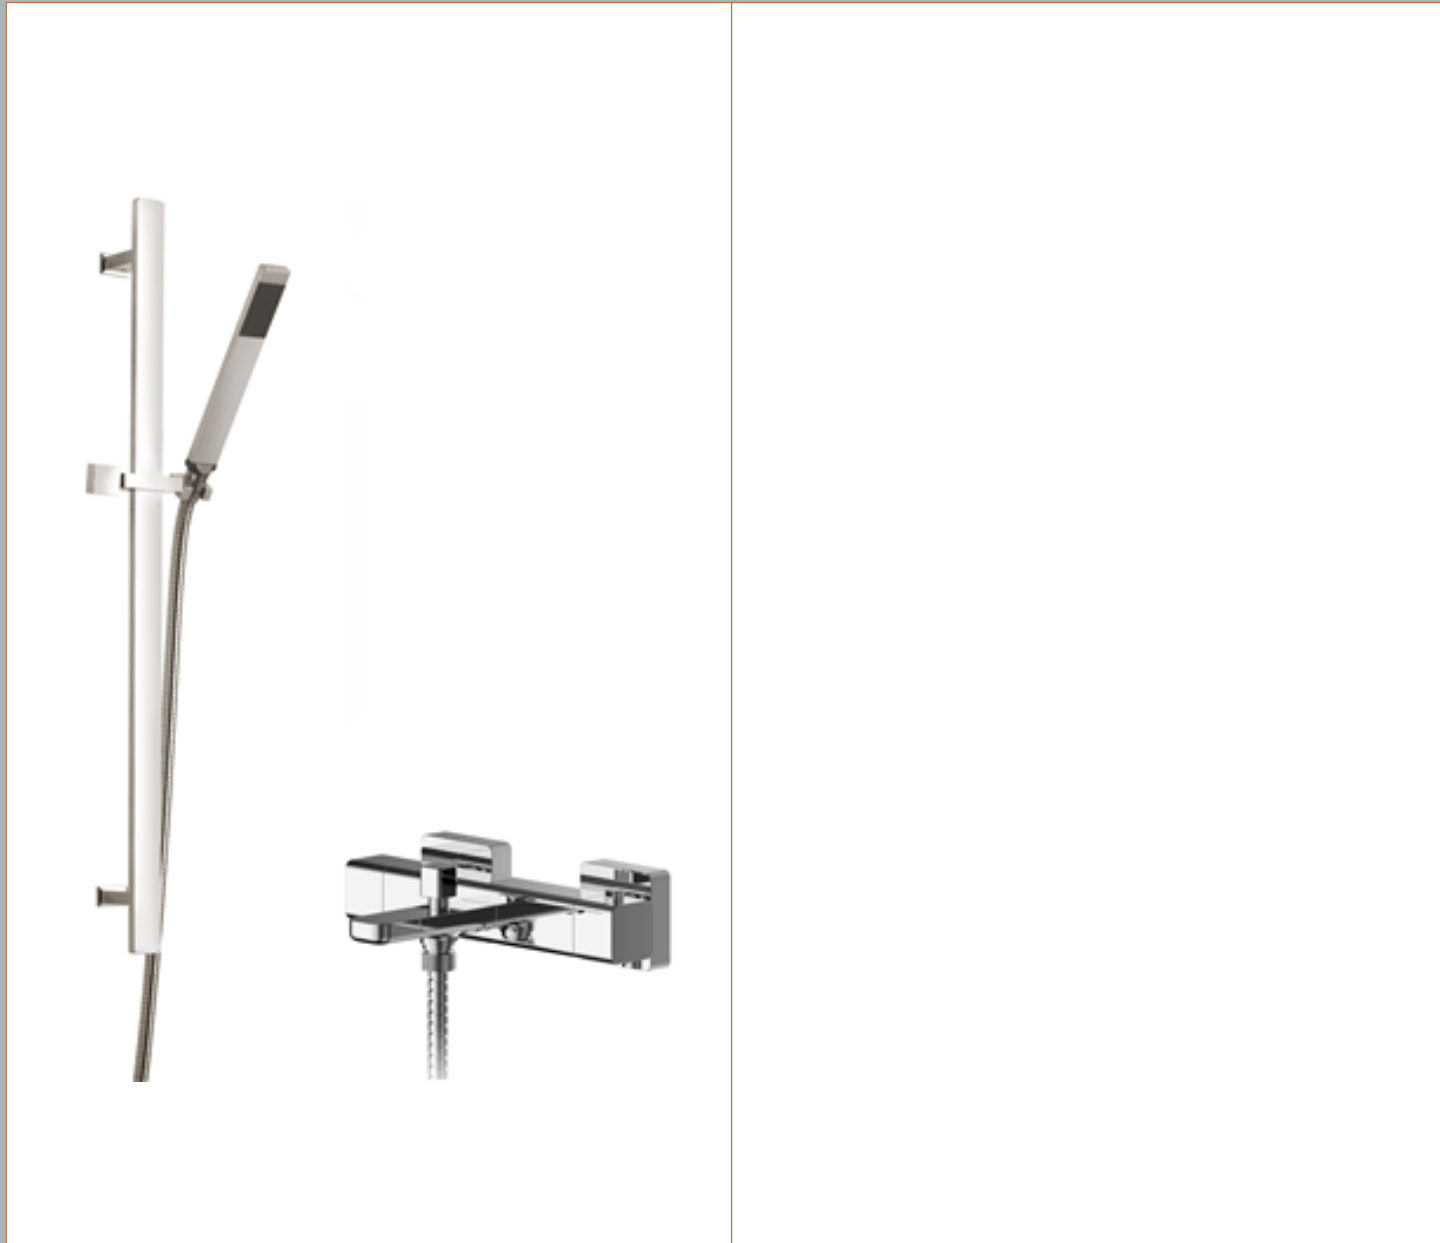

Sales Code: SBS106BV2

Description: Thermostatic Bath Shower Mixer Kit

Product Dimensions

Length (mm):	
Width (mm):	
Height (mm):	
Depth (mm):	
Nett Weight (kg):	0.1

Packaging Dimensions

Length (mm):	550
Width (mm):	550
Height (mm):	550
Gross Weight (kg):	0.1

Packaging Data

Box Colour:	
Box Qty:	0
Label Size:	0 x 0
Label Colour:	
Label Qty:	0

Outer Box Dimensions (If Applicable)

Length (mm):	
Width (mm):	
Height (mm):	
Depth (mm):	
Gross Weight (kg):	
Barcode:	5056462603643

Product Details

Country of Origin:	
Fitting Instruction:	No
Product Material:	
Mount Type:	
Outlet Elbow Supplied:	
Easy Clean:	
Head Included:	
Handset Included:	
Body Jets Included:	
No of Body Jets:	
Operating Pressure (bar):	
Valve/Cartridge Type:	
Flow Rates (L/min):	0.1 bar: 0.5 bar: 1 bar: 2 bar: 3 bar:
TMV2 Approved:	Approval No:
TMV3 Approved:	Approval No:
WRAS Approved:	Approval No:
Head Function:	
Handset Function:	
Body Jet Info:	
Pipe Size:	
Pipe Centres:	
Colour/Finish:	
Hose Included:	
No. of Outlets:	